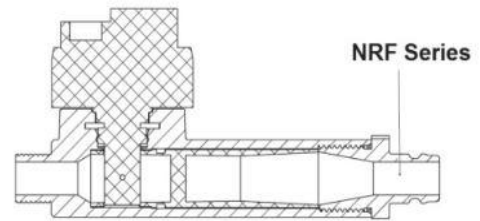

**Port Connector Plugs**

Part No.	Connection	Size/series		
09NRF	R 1/2"	09 EURO Style		
13NRF	R 1/2"	13 EURO Style		
20NRF	R 1/2"	20 Int. Style		
30NRF	R 1/2"	30 Int. Style		
08NRF	R 1/2"	French Type		
F9NRF	R 1/2"	French Matic		
06NRF	R 1/2"	06 Scandinavian Style		
10MF	R 1/2"	10 mm Hosetail		
13MF	R 1/2"	13 mm Hosetail		

**Sensor Cable**

Part No.	Connection	Length (mm)
FS-SC1200	M8/Molex	1200
FS-SC2900	M8/Molex	2900
FS-SC1200-GND	M8/Molex	1200
FS-SC2900-GND	M8/Molex	2900

GND Type includes Earth Wire and Sensor Clip Connector

**Extension Cable 4 pin**

Part No.	Connection	Length (mm)
FS-4P-EC1000	M8/M8	1000
FS-4P-EC2000	M8/M8	2000
FS-4P-EC5000	M8/M8	5000