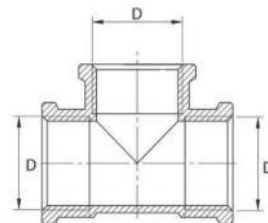

FITTINGS

Female Reduction Nipple

Part No.	A1	A	
FFN1/4-3/8	G1/4"	G3/8"	10
FFN1/4-1/2	G1/4"	G1/2"	10
FFN3/8-1/2	G3/8"	G1/2"	10
FFN1/2-3/4	G1/2"	G3/4"	5
FFN3/4-1	G3/4"	G1"	1

Material: Brass (Nickel Plated).

Elbow - Connector

Part No.	G	L	
EL-1/2	1/2"	24,5	1
EL-3/4	3/4"	30	1
EL-1	1"	36	1
EL-1-1/4	1.1/4"	42,5	1
EL-1-1/2	1.1/2"	47,5	1

Material: Brass.

T-Connector

Part No.	D	
FT3/8	G3/8"	10
FT1/2	G1/2"	10
FT3/4	G3/4"	10
FT1	G1"	5
FT1-1/4	G1.1/4"	1
FT1-1/2	G1.1/2"	1