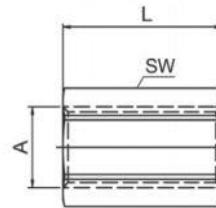

Female Connection Nipple

Part No.	A	L	SW	
FN1/8	G 1/8	22	11	10
FN1/4	G 1/4	26	17	10
FN3/8	G 3/8	26	22	10
FN1/2	G 1/2	30	27	10
FN3/4	G 3/4	36	32	10
FN1/1	G 1	40	41	10

Adaptor Nipple BSPP - NPT

Part No.	BSPP	NPT	
BN1/8	1/8"	1/8"	10
BN1/4	1/4"	1/4"	10
BN3/8	3/8"	3/8"	10

Material: Brass (Nickel Plated).

Adaptor Nipple NPT - BSPP

Part No.	BSPP	NPT	
NB1/8	1/8"	1/8"	10
NB1/4	1/4"	1/4"	10
NB3/8	3/8"	3/8"	10
NB1/2	1/2"	1/2"	10

Material: Brass (Nickel Plated).