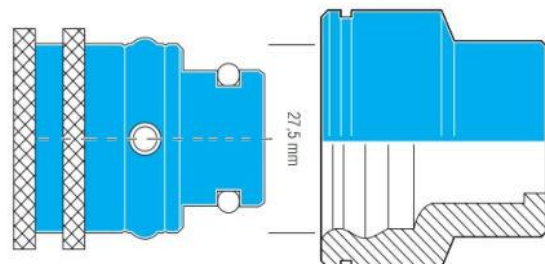

**Plug Colour Tags**

	Series	Part No.	Colour	
Colour Clip for Connectors	08	08NR		10
Colour Clip for Connectors		08NB		10
Colour Clip for Connectors		08NS		10
Colour Clip for Connectors	12	12NR		10
Colour Clip for Connectors		12NB		10
Colour Clip for Connectors		12NS		10

**Replacement Seals FKM +200°C**

Part No.	Series	S	
08V	08		10
12V	12		10

Series 08

Series 12