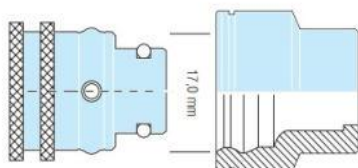

**Plug Colour Tags**

	Series	Part No.	Colour	
Colour Clip for Connectors	08	08NR		10
Colour Clip for Connectors		08NB		10
Colour Clip for Connectors		08NS		10
Colour Clip for Connectors	12	12NR		10
Colour Clip for Connectors		12NB		10
Colour Clip for Connectors		12NS		10

**Replacement Seals FKM +200°C**

Part No.	Series	S	
08V	08		10
12V	12		10

Series 08

Series 12