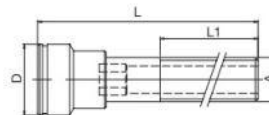

FRENCH SERIES

90° Plug

DN	Series		A	D	L	L1	L2	
8	08	08NR1/8/90	R1/8	22	34	11	33	10
		08NR1/4/90	R1/4	22	37	13	33	10
		08NR3/8/90	R3/8	22	37	13	33	10

45° Plug

DN	Series		A	D	L	L1	L2	
8	08	08NR1/8/45	R1/8	22	33	10,5		10
		08NR1/4/45	R1/4	22	33	10,5		10

Extended Plug

DN	Series		A	D	L	L1	SW	
8	08	08NR1/8/50	G1/8	21	50	28	6	10
		08NR1/8/100	G1/8	21	100	60	6	10
		08NR1/8/150	G1/8	21	150	60	6	10
		08NR1/4/50	G1/4	21	50	28	8	10
		08NR1/4/100	G1/4	21	100	60	8	10
		08NR1/4/150	G1/4	21	150	60	8	10
		08NR1/4/200	G1/4	21	200	60	8	10