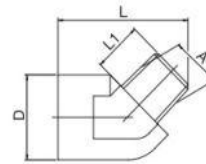

FRENCH SERIES

90° Plug

DN	Series		A	D	L	L1	L2	
8	08	08NR1/8/90	R1/8	22	34	11	33	10
		08NR1/4/90	R1/4	22	37	13	33	10
		08NR3/8/90	R3/8	22	37	13	33	10

45° Plug

DN	Series		A	D	L	L1	L2	
8	08	08NR1/8/45	R1/8	22	33	10,5		10
		08NR1/4/45	R1/4	22	33	10,5		10

Extended Plug

DN	Series		A	D	L	L1	SW	
8	08	08NR1/8/50	G1/8	21	50	28	6	10
		08NR1/8/100	G1/8	21	100	60	6	10
		08NR1/8/150	G1/8	21	150	60	6	10
		08NR1/4/50	G1/4	21	50	28	8	10
		08NR1/4/100	G1/4	21	100	60	8	10
		08NR1/4/150	G1/4	21	150	60	8	10
		08NR1/4/200	G1/4	21	200	60	8	10