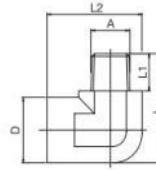

FRENCH SERIES

90° Plug

DN	Series		A	D	L	L1	L2	
8	08	08NR1/8/90	R1/8	22	34	11	33	10
		08NR1/4/90	R1/4	22	37	13	33	10
		08NR3/8/90	R3/8	22	37	13	33	10

45° Plug

DN	Series		A	D	L	L1	L2	
8	08	08NR1/8/45	R1/8	22	33	10,5		10
		08NR1/4/45	R1/4	22	33	10,5		10

Extended Plug

DN	Series		A	D	L	L1	SW	
8	08	08NR1/8/50	G1/8	21	50	28	6	10
		08NR1/8/100	G1/8	21	100	60	6	10
		08NR1/8/150	G1/8	21	150	60	6	10
		08NR1/4/50	G1/4	21	50	28	8	10
		08NR1/4/100	G1/4	21	100	60	8	10
		08NR1/4/150	G1/4	21	150	60	8	10
		08NR1/4/200	G1/4	21	200	60	8	10