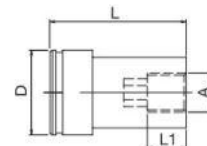

Female Threaded Coupling

DN	Series	↔	A	D	L	L1	
8	08	08KIR1/4	20	G1/4	43	15	10
12	12	12KIR1/2	20	G1/2	60	20	10

Male Plug

DN	Series	↔	A	D	L	L1	SW	
8	08	08NM10	M10x1	21	32	10	6	25
		08NR1/8	G1/8	21	32	10	6	25
		08NR1/4	G1/4	21	33	12	8	25
		08NR3/8	G3/8	21	24	13	8	25
12	12	12NR3/8	G3/8	32	41	13	10	10
		12NR1/2	G1/2	32	44	16	14	10
		12NR3/4	G3/4	32	32	19	14	10

Female Plug

DN	Series	↔	A	D	L	L1	SW	
8	08	08NR1/8I	G1/8	21	35	10	6	10
		08NR1/4I	G1/4	21	40	14	8	10
12	12	12NR3/8I	G3/8	32	49	14	12	10
		12NR1/2I	G1/2	32	50	14	12	10

Series 08

Series 12