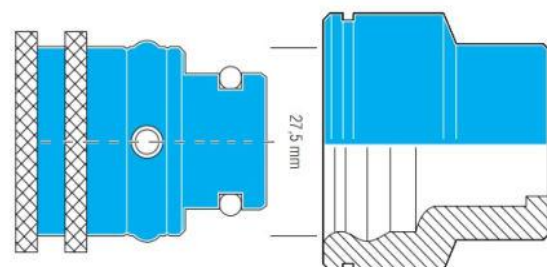

Female Threaded Coupling

DN	Series	↔	A	D	L	L1	
8	08	08KIR1/4	20	G1/4	43	15	10
12	12	12KIR1/2	20	G1/2	60	20	10

Male Plug

DN	Series	↔	A	D	L	L1	SW	
8	08	08NM10	M10x1	21	32	10	6	25
		08NR1/8	G1/8	21	32	10	6	25
		08NR1/4	G1/4	21	33	12	8	25
		08NR3/8	G3/8	21	24	13	8	25
12	12	12NR3/8	G3/8	32	41	13	10	10
		12NR1/2	G1/2	32	44	16	14	10
		12NR3/4	G3/4	32	32	19	14	10

Female Plug

DN	Series	↔	A	D	L	L1	SW	
8	08	08NR1/8I	G1/8	21	35	10	6	10
		08NR1/4I	G1/4	21	40	14	8	10
12	12	12NR3/8I	G3/8	32	49	14	12	10
		12NR1/2I	G1/2	32	50	14	12	10

Series 08

Series 12