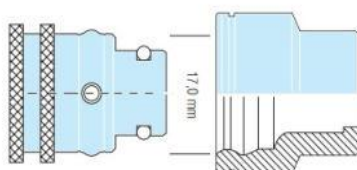

Female Threaded Coupling

DN	Series	↔	A	D	L	L1	
8	08	08KIR1/4	20	G1/4	43	15	10
12	12	12KIR1/2	20	G1/2	60	20	10

Male Plug

DN	Series	↔	A	D	L	L1	SW	
8	08	08NM10	M10x1	21	32	10	6	25
		08NR1/8	G1/8	21	32	10	6	25
		08NR1/4	G1/4	21	33	12	8	25
		08NR3/8	G3/8	21	24	13	8	25
12	12	12NR3/8	G3/8	32	41	13	10	10
		12NR1/2	G1/2	32	44	16	14	10
		12NR3/4	G3/4	32	32	19	14	10

Female Plug

DN	Series	↔	A	D	L	L1	SW	
8	08	08NR1/8I	G1/8	21	35	10	6	10
		08NR1/4I	G1/4	21	40	14	8	10
12	12	12NR3/8I	G3/8	32	49	14	12	10
		12NR1/2I	G1/2	32	50	14	12	10

Series 08

Series 12