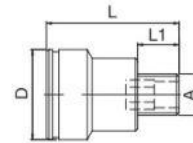

Female Threaded Coupling

DN	Series	↔	A	D	L	L1	
8	08	08KIR1/4	20	G1/4	43	15	10
12	12	12KIR1/2	20	G1/2	60	20	10

Male Plug

DN	Series	↔	A	D	L	L1	SW	
8	08	08NM10	M10x1	21	32	10	6	25
		08NR1/8	G1/8	21	32	10	6	25
		08NR1/4	G1/4	21	33	12	8	25
		08NR3/8	G3/8	21	24	13	8	25
12	12	12NR3/8	G3/8	32	41	13	10	10
		12NR1/2	G1/2	32	44	16	14	10
		12NR3/4	G3/4	32	32	19	14	10

Female Plug

DN	Series	↔	A	D	L	L1	SW	
8	08	08NR1/8I	G1/8	21	35	10	6	10
		08NR1/4I	G1/4	21	40	14	8	10
12	12	12NR3/8I	G3/8	32	49	14	12	10
		12NR1/2I	G1/2	32	50	14	12	10

Series 08

Series 12