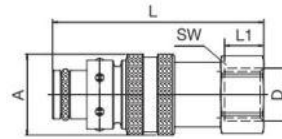

Female Threaded Coupling

DN	Series	↔	A	D	L	L1	
8	08	08KIR1/4	20	G1/4	43	15	10
12	12	12KIR1/2	20	G1/2	60	20	10

Male Plug

DN	Series	↔	A	D	L	L1	SW	
8	08	08NM10	M10x1	21	32	10	6	25
		08NR1/8	G1/8	21	32	10	6	25
		08NR1/4	G1/4	21	33	12	8	25
		08NR3/8	G3/8	21	24	13	8	25
12	12	12NR3/8	G3/8	32	41	13	10	10
		12NR1/2	G1/2	32	44	16	14	10
		12NR3/4	G3/4	32	32	19	14	10

Female Plug

DN	Series	↔	A	D	L	L1	SW	
8	08	08NR1/8I	G1/8	21	35	10	6	10
		08NR1/4I	G1/4	21	40	14	8	10
12	12	12NR3/8I	G3/8	32	49	14	12	10
		12NR1/2I	G1/2	32	50	14	12	10

Series 08

Series 12