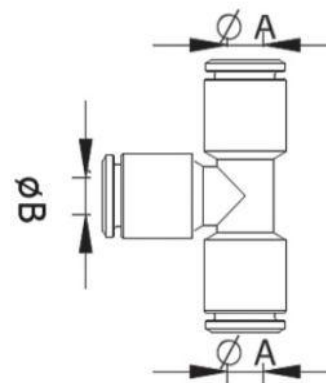

**MS. – Orienting Tee male adapter (parallel) – centre leg**

Part No.	$\varnothing A$	G1	
MSA04M5	4	M5	10
MSA04G1/8	4	G 1/8	10
MSA06M5	6	M5	10
MSA06G1/8	6	G 1/8	10
MSA08G1/4	8	G 1/4	10

**MS. – Tee Connector**

Part No.	$\varnothing A$	$\varnothing B$	
MST04	4	4	10
MST06	6	6	10
MST08	8	8	10