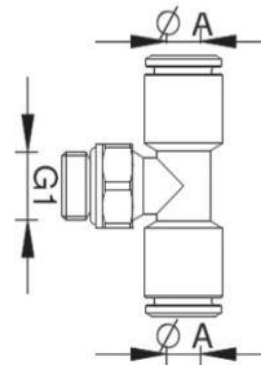

**MS. – Orienting Tee male adapter (parallel) – centre leg**

Part No.	$\varnothing A$	G1	
MSA04M5	4	M5	10
MSA04G1/8	4	G 1/8	10
MSA06M5	6	M5	10
MSA06G1/8	6	G 1/8	10
MSA08G1/4	8	G 1/4	10

**MS. – Tee Connector**

Part No.	$\varnothing A$	$\varnothing B$	
MST04	4	4	10
MST06	6	6	10
MST08	8	8	10