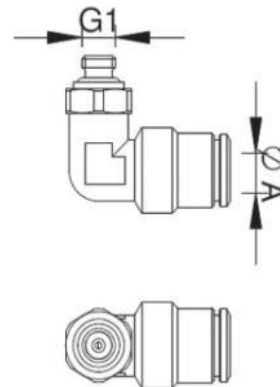

**MS. – Straight Male Adapter (Parallel)**

Part No.	Ø A	G1	
MSM04M5	4	M5	10
MSM04G1/8	4	G 1/8	10
MSM06M5	6	M5	10
MSM06G1/8	6	G 1/8	10
MSM06G1/4	6	G 1/4	10
MSM08G1/4	8	G 1/4	10
MSM08G3/8	8	G 3/8	10

Material: Technopolymer / Brass (Nickel Plated).  
 Pressure: Max 10 bar.  
 Temperature: 0°C to +60°C.

**MS. – Orienting Elbow Male Adapter (Parallel)**

Part No.	Ø A	G1	
MSW04M5	4	M5	10
MSW06M5	6	M5	10
MSW06G1/8	6	G 1/8	10
MSW08G1/4	8	G 1/4	10