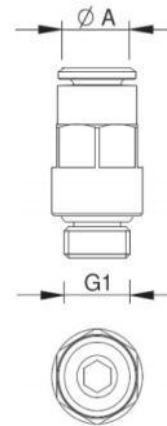

**MS. – Straight Male Adapter (Parallel)**

Part No.	Ø A	G1	
MSM04M5	4	M5	10
MSM04G1/8	4	G 1/8	10
MSM06M5	6	M5	10
MSM06G1/8	6	G 1/8	10
MSM06G1/4	6	G 1/4	10
MSM08G1/4	8	G 1/4	10
MSM08G3/8	8	G 3/8	10

Material: Technopolymer / Brass (Nickel Plated).  
 Pressure: Max 10 bar.  
 Temperature: 0°C to +60°C.

**MS. – Orienting Elbow Male Adapter (Parallel)**

Part No.	Ø A	G1	
MSW04M5	4	M5	10
MSW06M5	6	M5	10
MSW06G1/8	6	G 1/8	10
MSW08G1/4	8	G 1/4	10