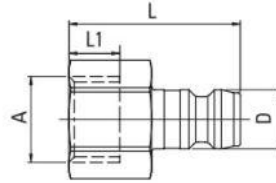

Female Plug

DN	Series	↔	A	D	L	L1	SW	📦
6	09	09NR1/8I	G1/8	9	24	7	11	25
		09NR1/4I	G1/4	9	24	7	16	25
		09NR3/8I	G3/8	9	27	10	19	25
9	13	13NR1/4I	G1/4	13,4	33	10	16	25
		13NR3/8I	G3/8	13,4	35	10	19	25

* Nickel Plated

Double Plug

DN	A Series	B Series	↔	L	📦
6	09	09	0909DB	34	10
			0913DB	34	10
9	13	13	1313DB	34	10