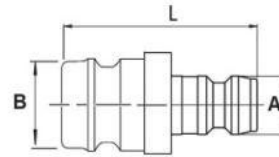

Female Plug

DN	Series	↔	A	D	L	L1	SW	📦
6	09	09NR1/8I	G1/8	9	24	7	11	25
		09NR1/4I	G1/4	9	24	7	16	25
		09NR3/8I	G3/8	9	27	10	19	25
9	13	13NR1/4I	G1/4	13,4	33	10	16	25
		13NR3/8I	G3/8	13,4	35	10	19	25

* Nickel Plated

Double Plug

DN	A Series	B Series	↔	L	📦
6	09	09	0909DB	34	10
			0913DB	34	10
9	13	13	1313DB	34	10