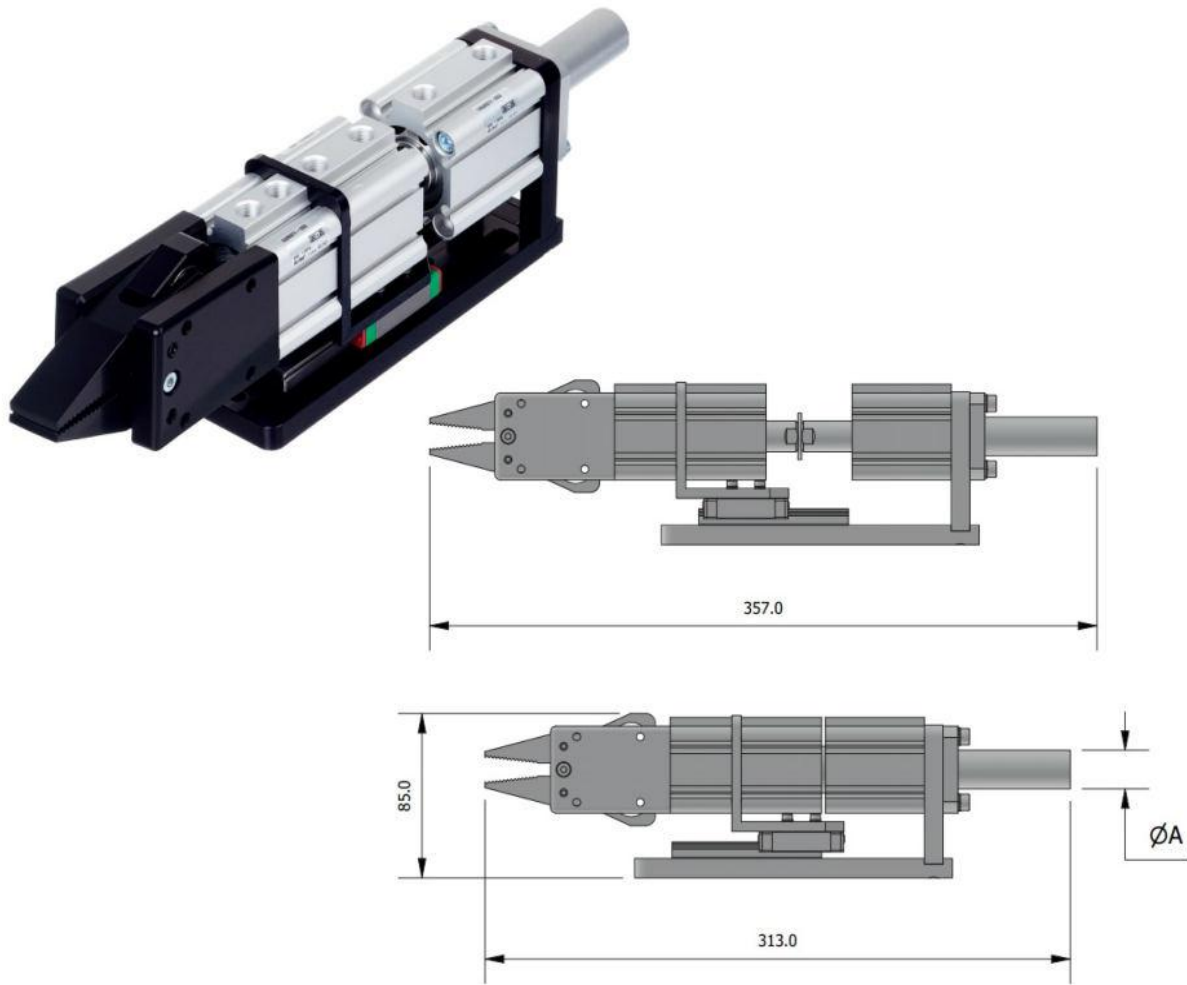

GSZ.32. – Power Grippers GSZ.32 Series

Part No.	A	Jaw Opening - mm	Closing Force (6 bar)	Weight (g)
GSZ.3220.2010	20	12,5	350N	1455