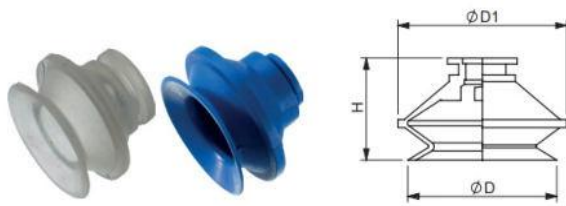

VACUUM CUPS

Bellow Vacuum Cups - 1,5 Bellow, Ø20-Ø52 mm

Part No. Silicone	Part No. TempFlex HT		ØD	Ø D1	H	Part No.	Part No.	Part No.
B20S	B20HT	9 mm	21,5	24	20	F250		
B30S	B30HT	9 mm	33	36	26	F250		
B40S	B40HT	9 mm	42	46	28		F251	
B50S	B50HT	12 mm	52	58	35			F252