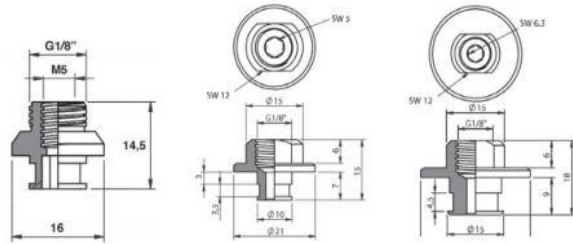

VACUUM CUPS

Bellow Vacuum Cups - 1,5 Bellow, Ø20-Ø52 mm

Part No. Silicone	Part No. TempFlex HT		ØD	Ø D1	H	Part No.	Part No.	Part No.
B20S	B20HT	9 mm	21,5	24	20	F250		
B30S	B30HT	9 mm	33	36	26	F250		
B40S	B40HT	9 mm	42	46	28		F251	
B50S	B50HT	12 mm	52	58	35			F252