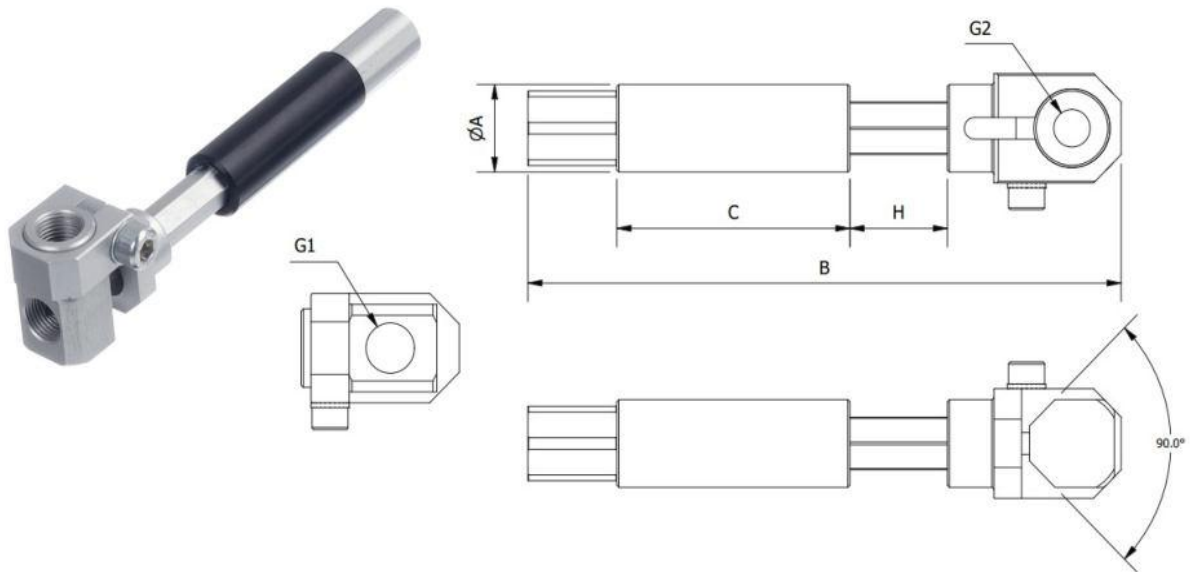

MP.SSN. – Telescopic Suspension Smooth Body (Non-rotative) Swivel Head

Part No.	A	B	C	G1	G2	H	F(N)	Weight (g)
MP.SSN.10100505	10	78	26	M5	M5	10	3,6	20
MP.SSN.10250505	10	108	41	M5	M5	25	3,7	23
MP.SSN.14201818	14	116	42	G1/8	G1/8	20	8,9	45
MP.SSN.14351818	14	148	60	G1/8	G1/8	35	9,5	51
MP.SSN.20251418	20	140	55	G1/4	G1/8	25	11	102
MP.SSN.20501418	20	193	82	G1/4	G1/8	50	11,4	121
MP.SSN.20251818	20	140	55	G1/8	G1/8	25	11	103
MP.SSN.20501818	20	193	82	G1/8	G1/8	50	11,4	122

Body and rod made of aluminium - anodized.
 Angle of vacuum cup adjustable between 0° and 90°.
 Non Rotative.