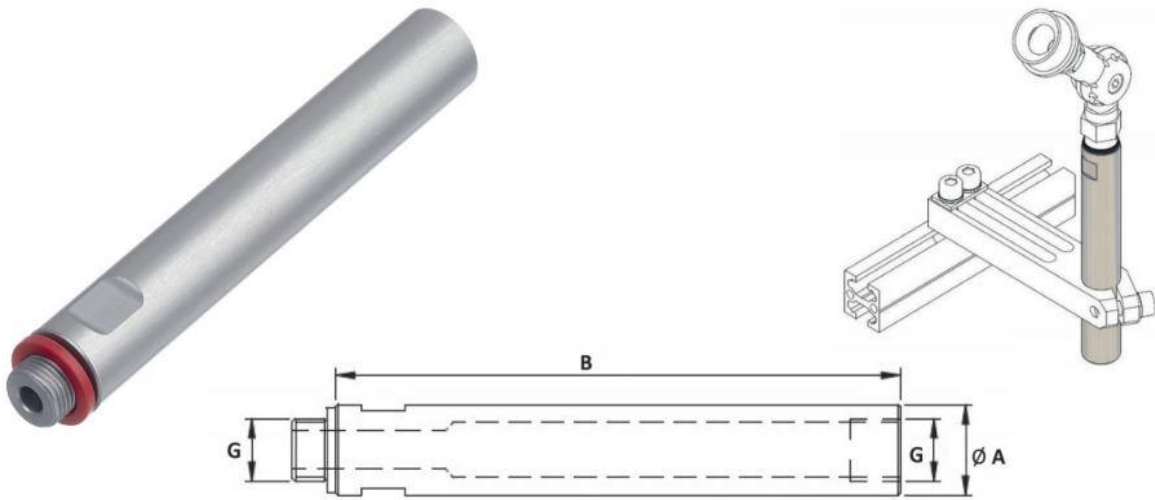

VTE. – Vacuum Extension Tube

Part No.	A	B	G1	Weight (g)
VTE.1030.05	10	30	M5	6
VTE.1045.05	10	45	M5	9
VTE.1090.05	10	90	M5	16
VTE.1445.18	14	45	G1/8	14
VTE.1490.18	14	90	G1/8	26
VTE.2045.14	20	45	G1/4	30
VTE.2090.14	20	90	G1/4	58

VSE. – Vacuum Elbow - Adjustable

Part No.	A	G1	Weight (g)
VSE.18F18M	G1/8	G1/8	7
VSE.14F14M	G1/4	G1/4	15

For vacuum only.
Angle of vacuum cup adjustable between 0° and 90°.