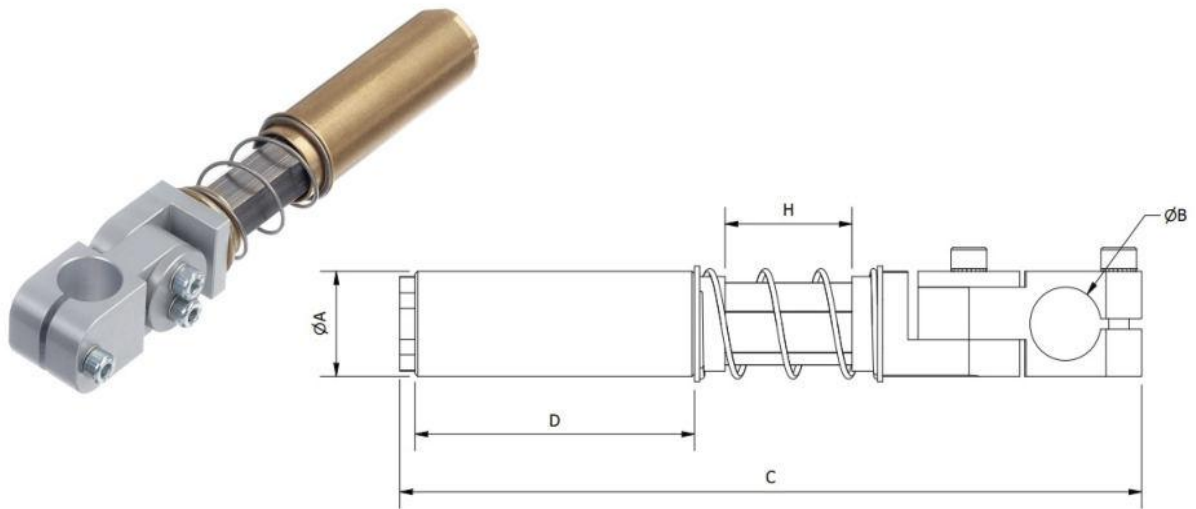

**SUSPENSIONS FOR GRIPPERS**

**SVPC. – Spring Loaded Elbow Arm Smooth Body (Non-rotative) Swivel Head**

Part No.	A	B	C	D	H	Weight (g)
SVPC.1415.10	14	10	106	32	15	58
SVPC.2025.14	20	14	144	55	25	149
SVPC.2025.20	20	20	157	55	25	164

Clamp angle adjustable between 0° and 90°.