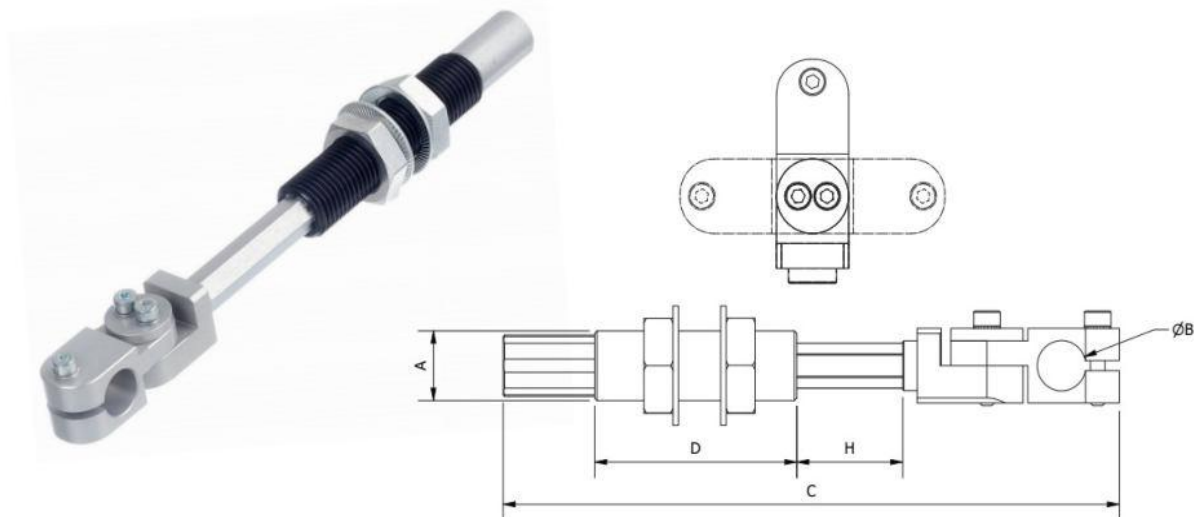

SXPC. – Gripper Suspension Smooth Body (Non-rotative) Adjustable Clamp

Part No.	A	B	C	D	H	F(N)	Weight (g)
SXPC.1420.10	14	10	128	42	20	8,9	43
SXPC.1435.10	14	10	160	60	35	9,5	50
SXPC.2025.14	20	14	153	55	25	11	95
SXPC.2025.20	20	20	166	55	25	11	111

Clamp angle adjustable between 0° and 90°.

SXPCT. – Gripper Suspension Threaded Body (Non-rotative) Adjustable Head

Part No.	A	B	C	D	H	F(N)	Weight (g)
SXPCT.1420.10	M14x1.5	10	128	42	20	8,9	55
SXPCT.2025.14	M20x1.5	14	153	55	25	11	130

Clamp angle adjustable between 0° and 90°.