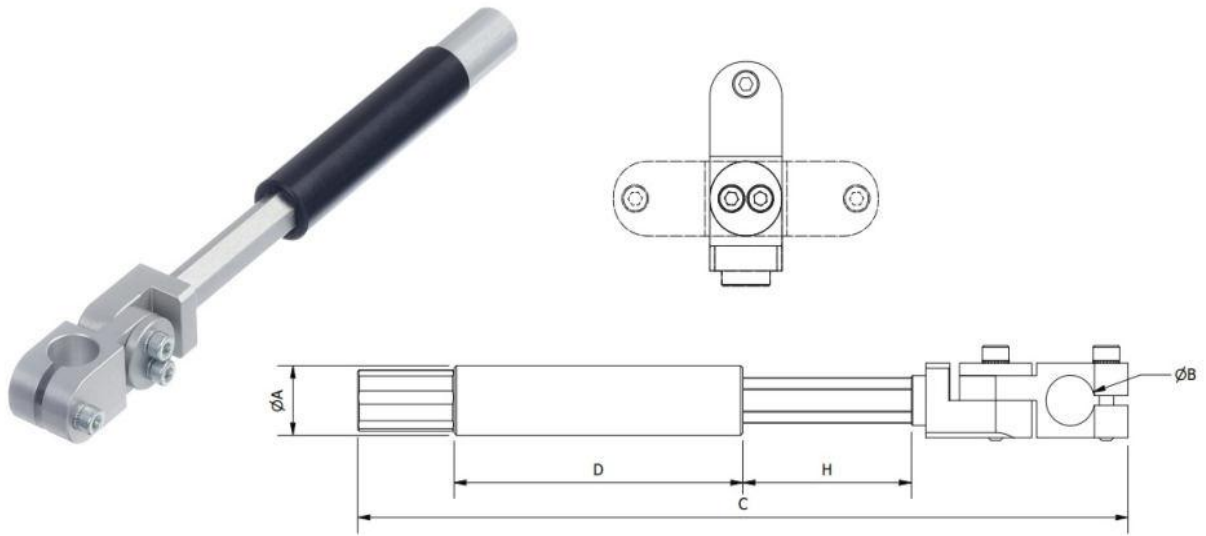

SXPC. – Gripper Suspension Smooth Body (Non-rotative) Adjustable Clamp

Part No.	A	B	C	D	H	F(N)	Weight (g)
SXPC.1420.10	14	10	128	42	20	8,9	43
SXPC.1435.10	14	10	160	60	35	9,5	50
SXPC.2025.14	20	14	153	55	25	11	95
SXPC.2025.20	20	20	166	55	25	11	111

Clamp angle adjustable between 0° and 90°.

SXPCT. – Gripper Suspension Threaded Body (Non-rotative) Adjustable Head

Part No.	A	B	C	D	H	F(N)	Weight (g)
SXPCT.1420.10	M14x1.5	10	128	42	20	8,9	55
SXPCT.2025.14	M20x1.5	14	153	55	25	11	130

Clamp angle adjustable between 0° and 90°.