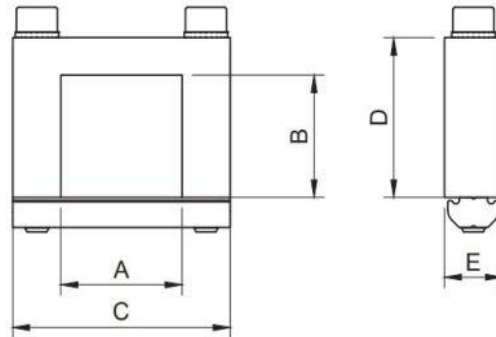

**SQUARE JOINT CONNECTORS**

**CCB – Square Joint Connector Bridge**

Part No.	A	B	C	D	E	REF	Weight (g)
CCB25-25-X	25	25	45	30	15	X	40
CCB25-50-X	25	50	70	30	15	X	54
CCB50-25-X	50	25	45	55	15	X	57
CCB40-40-J	40	40	60	48,5	15	J	72
CCB80-40-J	80	40	100	50	15	J	107

For 90° connection of two profiles.  
Allows adjustment of both profiles.