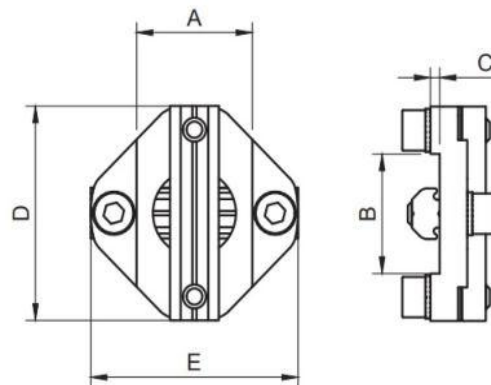

CC – Profile Cross Joint Connector

Part No.	A	B	C	D	E	REF	Weight (g)
CC25-25-X	25	25	4	45	45	X	70
CC50-25-X	50	25	4	45	70	X	110
CC50-50-X	50	50	4	70	70	X	175
CC40-25-J	40	25	4	45	60	X/J	110
CC40-40-J	40	40	4	60	60	J	110
CC80-40-J	80	40	4	60	100	J	190
CC80-80-J	80	80	4	100	100	J	268

Exact 90° connection of two profiles.
 Highly rigid, connection.
 Allows adjustment of both profiles.