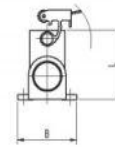

**Top Entry Hood, Single Lever**

Part No.	# Poles	Levers	A	B	C	L	L1	M	Size
MZAV25L20	16/25 Pole	Single	88,5	36	79,5	70,5	14,5	M20	66.16
MZAV25L25	16/25 Pole	Single	88,5	36	79,5	70,5	14,5	M25	66.16

**Side Entry Hood, Single Lever**

Part No.	# Poles	Levers	A	B	C	L	M	Size
MZO25L25	16/25 Pole	Single	88,5	29,4	79,5	55,9	M25	66.16

**Panel Mount Housing, Single Lever**

Part No.	# Poles	Levers	A	B	C	L	Size
CZ125L	16/25 Pole	Single	98	32	93	44	66.16

**Surface Mount Housing, Single Lever**

Part No.	# Poles	Levers	A	B	C	L	M	Size
MZAP25L25	16/25 Pole	Single	101	50	93	57	M25	66.16