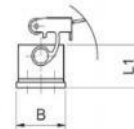

**Top Entry Hood, Single Lever**

Part No.	# Poles	Levers	A	B	C	L	L1	M	Size
MZAV25L20	16/25 Pole	Single	88,5	36	79,5	70,5	14,5	M20	66.16
MZAV25L25	16/25 Pole	Single	88,5	36	79,5	70,5	14,5	M25	66.16

**Side Entry Hood, Single Lever**

Part No.	# Poles	Levers	A	B	C	L	M	Size
MZO25L25	16/25 Pole	Single	88,5	29,4	79,5	55,9	M25	66.16

**Panel Mount Housing, Single Lever**

Part No.	# Poles	Levers	A	B	C	L	Size
CZ125L	16/25 Pole	Single	98	32	93	44	66.16

**Surface Mount Housing, Single Lever**

Part No.	# Poles	Levers	A	B	C	L	M	Size
MZAP25L25	16/25 Pole	Single	101	50	93	57	M25	66.16