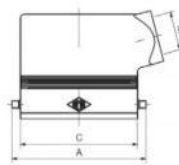

**Top Entry Hood, Single Lever**

Part No.	# Poles	Levers	A	B	C	L	L1	M	Size
MZAV25L20	16/25 Pole	Single	88,5	36	79,5	70,5	14,5	M20	66.16
MZAV25L25	16/25 Pole	Single	88,5	36	79,5	70,5	14,5	M25	66.16

**Side Entry Hood, Single Lever**

Part No.	# Poles	Levers	A	B	C	L	M	Size
MZO25L25	16/25 Pole	Single	88,5	29,4	79,5	55,9	M25	66.16

**Panel Mount Housing, Single Lever**

Part No.	# Poles	Levers	A	B	C	L	Size
CZ125L	16/25 Pole	Single	98	32	93	44	66.16

**Surface Mount Housing, Single Lever**

Part No.	# Poles	Levers	A	B	C	L	M	Size
MZAP25L25	16/25 Pole	Single	101	50	93	57	M25	66.16