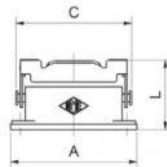

**Top Entry Hood, Single Lever**

Part No.	# Poles	Levers	A	B	C	L	L1	M	Size
MZAV25L20	16/25 Pole	Single	88,5	36	79,5	70,5	14,5	M20	66.16
MZAV25L25	16/25 Pole	Single	88,5	36	79,5	70,5	14,5	M25	66.16

**Side Entry Hood, Single Lever**

Part No.	# Poles	Levers	A	B	C	L	M	Size
MZO25L25	16/25 Pole	Single	88,5	29,4	79,5	55,9	M25	66.16

**Panel Mount Housing, Single Lever**

Part No.	# Poles	Levers	A	B	C	L	Size
CZ125L	16/25 Pole	Single	98	32	93	44	66.16

**Surface Mount Housing, Single Lever**

Part No.	# Poles	Levers	A	B	C	L	M	Size
MZAP25L25	16/25 Pole	Single	101	50	93	57	M25	66.16