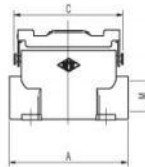

**Top Entry Hood, Single Lever**

Part No.	# Poles	Levers	A	B	C	L	L1	M	Size
MZAV25L20	16/25 Pole	Single	88,5	36	79,5	70,5	14,5	M20	66.16
MZAV25L25	16/25 Pole	Single	88,5	36	79,5	70,5	14,5	M25	66.16

**Side Entry Hood, Single Lever**

Part No.	# Poles	Levers	A	B	C	L	M	Size
MZO25L25	16/25 Pole	Single	88,5	29,4	79,5	55,9	M25	66.16

**Panel Mount Housing, Single Lever**

Part No.	# Poles	Levers	A	B	C	L	Size
CZ125L	16/25 Pole	Single	98	32	93	44	66.16

**Surface Mount Housing, Single Lever**

Part No.	# Poles	Levers	A	B	C	L	M	Size
MZAP25L25	16/25 Pole	Single	101	50	93	57	M25	66.16