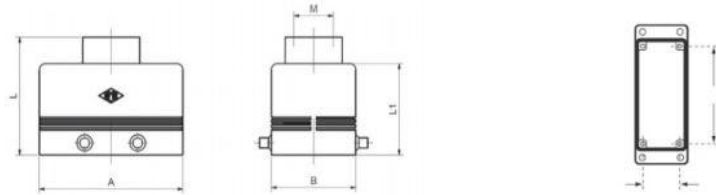

Top Entry Hood, Double Lever

Part No.	# Poles	Levers	A	B	L	L1	M	Size
MAV50.32	32 Pole	Double	82	56	90,5	75	M32	66.40

Side Entry Hood, Double Lever

Part No.	# Poles	Levers	A	B	L	M	Size
MAO50.32	32 Pole	Double	82	56	75	M32	66.40

Surface Mount Base, Double Lever

Part No.	# Poles	Levers	A	B	C	L	M	Size
MHP50.32	32 Pole	Double	106	57,3	94	82	M32	66.40

Panel Mount Base, Double Lever

Part No.	# Poles	Levers	A	B	C	L	Size
CHI50	32 Pole	Double	104	58,5	71	29	66.40