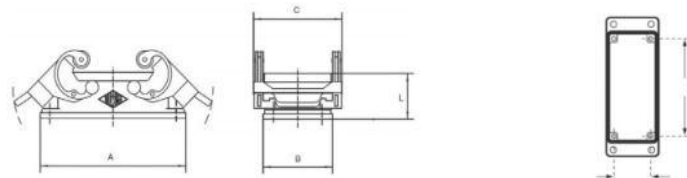

Top Entry Hood, Double Lever

Part No.	# Poles	Levers	A	B	L	L1	M	Size
MAV50.32	32 Pole	Double	82	56	90,5	75	M32	66.40

Side Entry Hood, Double Lever

Part No.	# Poles	Levers	A	B	L	M	Size
MAO50.32	32 Pole	Double	82	56	75	M32	66.40

Surface Mount Base, Double Lever

Part No.	# Poles	Levers	A	B	C	L	M	Size
MHP50.32	32 Pole	Double	106	57,3	94	82	M32	66.40

Panel Mount Base, Double Lever

Part No.	# Poles	Levers	A	B	C	L	Size
CHI50	32 Pole	Double	104	58,5	71	29	66.40