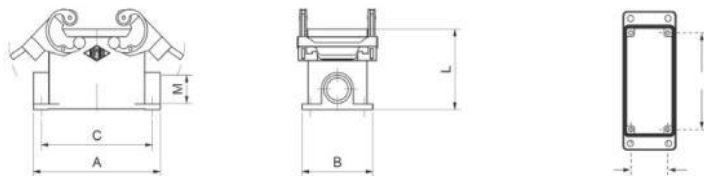

Top Entry Hood, Double Lever

Part No.	# Poles	Levers	A	B	L	L1	M	Size
MAV50.32	32 Pole	Double	82	56	90,5	75	M32	66.40

Side Entry Hood, Double Lever

Part No.	# Poles	Levers	A	B	L	M	Size
MAO50.32	32 Pole	Double	82	56	75	M32	66.40

Surface Mount Base, Double Lever

Part No.	# Poles	Levers	A	B	C	L	M	Size
MHP50.32	32 Pole	Double	106	57,3	94	82	M32	66.40

Panel Mount Base, Double Lever

Part No.	# Poles	Levers	A	B	C	L	Size
CHI50	32 Pole	Double	104	58,5	71	29	66.40