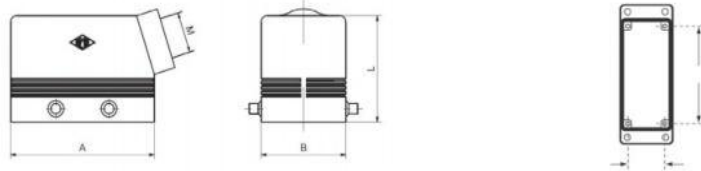

Top Entry Hood, Double Lever

Part No.	# Poles	Levers	A	B	L	L1	M	Size
MAV50.32	32 Pole	Double	82	56	90,5	75	M32	66.40

Side Entry Hood, Double Lever

Part No.	# Poles	Levers	A	B	L	M	Size
MAO50.32	32 Pole	Double	82	56	75	M32	66.40

Surface Mount Base, Double Lever

Part No.	# Poles	Levers	A	B	C	L	M	Size
MHP50.32	32 Pole	Double	106	57,3	94	82	M32	66.40

Panel Mount Base, Double Lever

Part No.	# Poles	Levers	A	B	C	L	Size
CHI50	32 Pole	Double	104	58,5	71	29	66.40