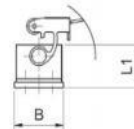

**NARROW CONNECTORS**

**Top Entry Hood, Single Lever**

Part No.	# Poles	Levers	A	B	C	L	L1	M	Size
MZAV15L20	10 Pole	Single	72	36	63	64,5	14,5	M20	49.16
MZAV25L20	16/25 Pole	Single	88,5	36	79,5	70,5	14,5	M20	66.16
MZAV25L25	16/25 Pole	Single	88,5	36	79,5	70,5	14,5	M25	66.16

**Side Entry Hood, Single Lever**

Part No.	# Poles	Levers	A	B	C	L	M	Size
MZO15L20	10 Pole	Single	72	29,4	63	55,9	M20	49.16
MZO25L25	16 Pole	Single	88,5	29,4	79,5	55,9	M25	66.16

**Panel Mount Housing, Single Lever**

Part No.	# Poles	Levers	A	B	C	L	Size
CZ115L	10 Pole	Single	83	32	76	44	49.16
CZ125L	16/25 Pole	Single	98	32	93	44	66.16

**Surface Mount Housing, Single Lever**

Part No.	# Poles	Levers	A	B	C	L	M	Size
MZP15L25	10 Pole	Single	85	50	76	52	M25	49.16
MZAP25L25	16/25 Pole	Single	101	50	93	57	M25	66.16