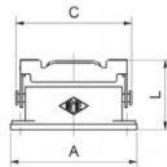

**NARROW CONNECTORS**

**Top Entry Hood, Single Lever**

Part No.	# Poles	Levers	A	B	C	L	L1	M	Size
MZAV15L20	10 Pole	Single	72	36	63	64,5	14,5	M20	49.16
MZAV25L20	16/25 Pole	Single	88,5	36	79,5	70,5	14,5	M20	66.16
MZAV25L25	16/25 Pole	Single	88,5	36	79,5	70,5	14,5	M25	66.16

**Side Entry Hood, Single Lever**

Part No.	# Poles	Levers	A	B	C	L	M	Size
MZO15L20	10 Pole	Single	72	29,4	63	55,9	M20	49.16
MZO25L25	16 Pole	Single	88,5	29,4	79,5	55,9	M25	66.16

**Panel Mount Housing, Single Lever**

Part No.	# Poles	Levers	A	B	C	L	Size
CZ115L	10 Pole	Single	83	32	76	44	49.16
CZ125L	16/25 Pole	Single	98	32	93	44	66.16

**Surface Mount Housing, Single Lever**

Part No.	# Poles	Levers	A	B	C	L	M	Size
MZP15L25	10 Pole	Single	85	50	76	52	M25	49.16
MZAP25L25	16/25 Pole	Single	101	50	93	57	M25	66.16