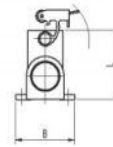

**NARROW CONNECTORS**

**Top Entry Hood, Single Lever**

Part No.	# Poles	Levers	A	B	C	L	L1	M	Size
MZAV15L20	10 Pole	Single	72	36	63	64,5	14,5	M20	49.16
MZAV25L20	16/25 Pole	Single	88,5	36	79,5	70,5	14,5	M20	66.16
MZAV25L25	16/25 Pole	Single	88,5	36	79,5	70,5	14,5	M25	66.16

**Side Entry Hood, Single Lever**

Part No.	# Poles	Levers	A	B	C	L	M	Size
MZO15L20	10 Pole	Single	72	29,4	63	55,9	M20	49.16
MZO25L25	16 Pole	Single	88,5	29,4	79,5	55,9	M25	66.16

**Panel Mount Housing, Single Lever**

Part No.	# Poles	Levers	A	B	C	L	Size
CZ115L	10 Pole	Single	83	32	76	44	49.16
CZ125L	16/25 Pole	Single	98	32	93	44	66.16

**Surface Mount Housing, Single Lever**

Part No.	# Poles	Levers	A	B	C	L	M	Size
MZP15L25	10 Pole	Single	85	50	76	52	M25	49.16
MZAP25L25	16/25 Pole	Single	101	50	93	57	M25	66.16