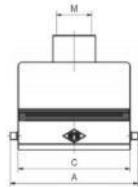

**NARROW CONNECTORS**

**Top Entry Hood, Single Lever**

Part No.	# Poles	Levers	A	B	C	L	L1	M	Size
MZAV15L20	10 Pole	Single	72	36	63	64,5	14,5	M20	49.16
MZAV25L20	16/25 Pole	Single	88,5	36	79,5	70,5	14,5	M20	66.16
MZAV25L25	16/25 Pole	Single	88,5	36	79,5	70,5	14,5	M25	66.16

**Side Entry Hood, Single Lever**

Part No.	# Poles	Levers	A	B	C	L	M	Size
MZO15L20	10 Pole	Single	72	29,4	63	55,9	M20	49.16
MZO25L25	16 Pole	Single	88,5	29,4	79,5	55,9	M25	66.16

**Panel Mount Housing, Single Lever**

Part No.	# Poles	Levers	A	B	C	L	Size
CZ115L	10 Pole	Single	83	32	76	44	49.16
CZ125L	16/25 Pole	Single	98	32	93	44	66.16

**Surface Mount Housing, Single Lever**

Part No.	# Poles	Levers	A	B	C	L	M	Size
MZP15L25	10 Pole	Single	85	50	76	52	M25	49.16
MZAP25L25	16/25 Pole	Single	101	50	93	57	M25	66.16