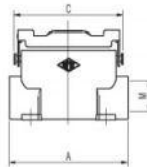

**NARROW CONNECTORS**

**Top Entry Hood, Single Lever**

Part No.	# Poles	Levers	A	B	C	L	L1	M	Size
MZAV15L20	10 Pole	Single	72	36	63	64,5	14,5	M20	49.16
MZAV25L20	16/25 Pole	Single	88,5	36	79,5	70,5	14,5	M20	66.16
MZAV25L25	16/25 Pole	Single	88,5	36	79,5	70,5	14,5	M25	66.16

**Side Entry Hood, Single Lever**

Part No.	# Poles	Levers	A	B	C	L	M	Size
MZO15L20	10 Pole	Single	72	29,4	63	55,9	M20	49.16
MZO25L25	16 Pole	Single	88,5	29,4	79,5	55,9	M25	66.16

**Panel Mount Housing, Single Lever**

Part No.	# Poles	Levers	A	B	C	L	Size
CZ115L	10 Pole	Single	83	32	76	44	49.16
CZ125L	16/25 Pole	Single	98	32	93	44	66.16

**Surface Mount Housing, Single Lever**

Part No.	# Poles	Levers	A	B	C	L	M	Size
MZP15L25	10 Pole	Single	85	50	76	52	M25	49.16
MZAP25L25	16/25 Pole	Single	101	50	93	57	M25	66.16