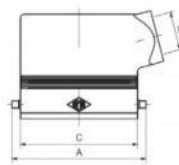

**NARROW CONNECTORS**

**Top Entry Hood, Single Lever**

Part No.	# Poles	Levers	A	B	C	L	L1	M	Size
MZAV15L20	10 Pole	Single	72	36	63	64,5	14,5	M20	49.16
MZAV25L20	16/25 Pole	Single	88,5	36	79,5	70,5	14,5	M20	66.16
MZAV25L25	16/25 Pole	Single	88,5	36	79,5	70,5	14,5	M25	66.16

**Side Entry Hood, Single Lever**

Part No.	# Poles	Levers	A	B	C	L	M	Size
MZO15L20	10 Pole	Single	72	29,4	63	55,9	M20	49.16
MZO25L25	16 Pole	Single	88,5	29,4	79,5	55,9	M25	66.16

**Panel Mount Housing, Single Lever**

Part No.	# Poles	Levers	A	B	C	L	Size
CZ115L	10 Pole	Single	83	32	76	44	49.16
CZ125L	16/25 Pole	Single	98	32	93	44	66.16

**Surface Mount Housing, Single Lever**

Part No.	# Poles	Levers	A	B	C	L	M	Size
MZP15L25	10 Pole	Single	85	50	76	52	M25	49.16
MZAP25L25	16/25 Pole	Single	101	50	93	57	M25	66.16