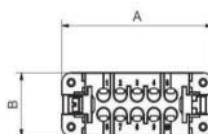

Inserts Male, Screw Terminals

Part No.	# Poles	A	B	L	Size
CDAM10	10 Pole	56,5	23	31	49.16
CDAM16	16 Pole	73	23	31	66.16

Inserts Female, Screw Terminals

Part No.	# Poles	A	B	L	Size
CDAF10	10 Pole	56,5	23	31	49.16
CDAF16	16 Pole	73	23	31	66.16

Inserts Male, Screw Terminals

Part No.	# Poles	Pin #	A	B	L	Size
CDAM16	16 Pole	1-16	73	23	31	66.40
CDAM16N	16 Pole	17-32	73	23	31	

Inserts Female, Screw Terminals

Part No.	# Poles	Pin #	A	B	L	Size
CDAF16	16 Pole	1-16	73	23	31	66.40
CDAF16N	16 Pole	17-32	73	23	31	