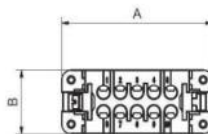

Inserts Male, Screw Terminals

Part No.	# Poles	A	B	L	Size
CDAM10	10 Pole	56,5	23	31	49.16
CDAM16	16 Pole	73	23	31	66.16

Inserts Female, Screw Terminals

Part No.	# Poles	A	B	L	Size
CDAF10	10 Pole	56,5	23	31	49.16
CDAF16	16 Pole	73	23	31	66.16

Inserts Male, Screw Terminals

Part No.	# Poles	Pin #	A	B	L	Size
CDAM16	16 Pole	1-16	73	23	31	66.40
CDAM16N	16 Pole	17-32	73	23	31	

Inserts Female, Screw Terminals

Part No.	# Poles	Pin #	A	B	L	Size
CDAF16	16 Pole	1-16	73	23	31	66.40
CDAF16N	16 Pole	17-32	73	23	31	