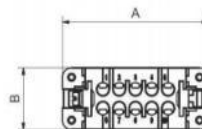

Inserts Male, Screw Terminals

Part No.	# Poles	A	B	L	Size
CDAM10	10 Pole	56,5	23	31	49.16
CDAM16	16 Pole	73	23	31	66.16

Inserts Female, Screw Terminals

Part No.	# Poles	A	B	L	Size
CDAF10	10 Pole	56,5	23	31	49.16
CDAF16	16 Pole	73	23	31	66.16

Inserts Male, Screw Terminals

Part No.	# Poles	Pin #	A	B	L	Size
CDAM16	16 Pole	1-16	73	23	31	66.40
CDAM16N	16 Pole	17-32	73	23	31	

Inserts Female, Screw Terminals

Part No.	# Poles	Pin #	A	B	L	Size
CDAF16	16 Pole	1-16	73	23	31	66.40
CDAF16N	16 Pole	17-32	73	23	31	