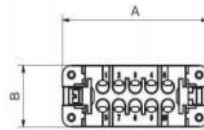

Inserts Male, Screw Terminals

Part No.	# Poles	A	B	L	Size
CDAM10	10 Pole	56,5	23	31	49.16
CDAM16	16 Pole	73	23	31	66.16

Inserts Female, Screw Terminals

Part No.	# Poles	A	B	L	Size
CDAF10	10 Pole	56,5	23	31	49.16
CDAF16	16 Pole	73	23	31	66.16

Inserts Male, Screw Terminals

Part No.	# Poles	Pin #	A	B	L	Size
CDAM16	16 Pole	1-16	73	23	31	66.40
CDAM16N	16 Pole	17-32	73	23	31	

Inserts Female, Screw Terminals

Part No.	# Poles	Pin #	A	B	L	Size
CDAF16	16 Pole	1-16	73	23	31	66.40
CDAF16N	16 Pole	17-32	73	23	31	