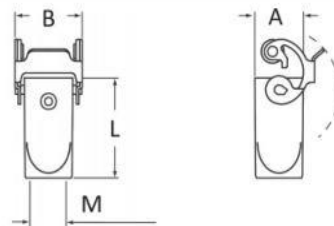

SQUARE CONNECTORS

Inserts Male

Part No.	# Poles	A	B	L	Size
CKM03	3+E	21	21	30,5	21.21
CKM04	4+E	21	21	36,5	21.21

Inserts Female

Part No.	# Poles	A	B	L	Size
CKF03	3+E	21	21	30,5	21.21
CKF04	4+E	21	21	36,5	21.21

Straight Hood

Part No.	# Poles	Levers	A	B	L	M	Size
MKAV20	3/4+E	Single	28	33,5	60,5	M20	21.21

Panel Mount Base

Part No.	# Poles	Levers	A	B	L	Size
CKAX03I	3/4+E	Single	57,5	32	24	21.21

Straight Hood, Single Lever

Part No.	# Poles	Levers	A	B	L	Size
MKAXVG20	3/4+E	Single	24	33	51,5	21.21