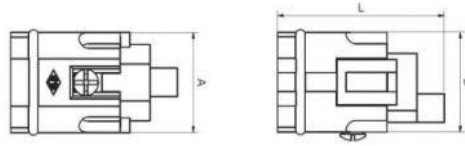

SQUARE CONNECTORS

Inserts Male

Part No.	# Poles	A	B	L	Size
CKM03	3+E	21	21	30,5	21.21
CKM04	4+E	21	21	36,5	21.21

Inserts Female

Part No.	# Poles	A	B	L	Size
CKF03	3+E	21	21	30,5	21.21
CKF04	4+E	21	21	36,5	21.21

Straight Hood

Part No.	# Poles	Levers	A	B	L	M	Size
MKAV20	3/4+E	Single	28	33,5	60,5	M20	21.21

Panel Mount Base

Part No.	# Poles	Levers	A	B	L	Size
CKAX03I	3/4+E	Single	57,5	32	24	21.21

Straight Hood, Single Lever

Part No.	# Poles	Levers	A	B	L	Size
MKAXVG20	3/4+E	Single	24	33	51,5	21.21