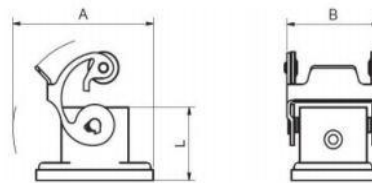

SQUARE CONNECTORS

Inserts Male

Part No.	# Poles	A	B	L	Size
CKM03	3+E	21	21	30,5	21.21
CKM04	4+E	21	21	36,5	21.21

Inserts Female

Part No.	# Poles	A	B	L	Size
CKF03	3+E	21	21	30,5	21.21
CKF04	4+E	21	21	36,5	21.21

Straight Hood

Part No.	# Poles	Levers	A	B	L	M	Size
MKAV20	3/4+E	Single	28	33,5	60,5	M20	21.21

Panel Mount Base

Part No.	# Poles	Levers	A	B	L	Size
CKAX03I	3/4+E	Single	57,5	32	24	21.21

Straight Hood, Single Lever

Part No.	# Poles	Levers	A	B	L	Size
MKAXVG20	3/4+E	Single	24	33	51,5	21.21