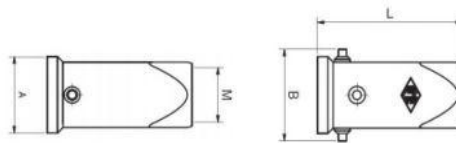

SQUARE CONNECTORS

Inserts Male

Part No.	# Poles	A	B	L	Size
CKM03	3+E	21	21	30,5	21.21
CKM04	4+E	21	21	36,5	21.21

Inserts Female

Part No.	# Poles	A	B	L	Size
CKF03	3+E	21	21	30,5	21.21
CKF04	4+E	21	21	36,5	21.21

Straight Hood

Part No.	# Poles	Levers	A	B	L	M	Size
MKAV20	3/4+E	Single	28	33,5	60,5	M20	21.21

Panel Mount Base

Part No.	# Poles	Levers	A	B	L	Size
CKAX03I	3/4+E	Single	57,5	32	24	21.21

Straight Hood, Single Lever

Part No.	# Poles	Levers	A	B	L	Size
MKAXVG20	3/4+E	Single	24	33	51,5	21.21