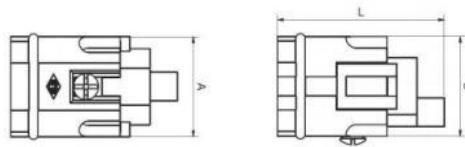

SQUARE CONNECTORS

Inserts Male

Part No.	# Poles	A	B	L	Size
CKM03	3+E	21	21	30,5	21.21
CKM04	4+E	21	21	36,5	21.21

Inserts Female

Part No.	# Poles	A	B	L	Size
CKF03	3+E	21	21	30,5	21.21
CKF04	4+E	21	21	36,5	21.21

Straight Hood

Part No.	# Poles	Levers	A	B	L	M	Size
MKAV20	3/4+E	Single	28	33,5	60,5	M20	21.21

Panel Mount Base

Part No.	# Poles	Levers	A	B	L	Size
CKAX03I	3/4+E	Single	57,5	32	24	21.21

Straight Hood, Single Lever

Part No.	# Poles	Levers	A	B	L	Size
MKAXVG20	3/4+E	Single	24	33	51,5	21.21