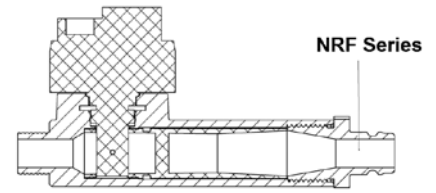

Port Connector Plugs

Part No.	Connection	Size/series		
09NRF	R 1/2"	09 EURO Style		
13NRF	R 1/2"	13 EURO Style		
20NRF	R 1/2"	20 Int. Style		
30NRF	R 1/2"	30 Int. Style		
08NRF	R 1/2"	French Type		
F9NRF	R 1/2"	French Matic		
06NRF	R 1/2"	06 Scandinavian Style		
10MF	R 1/2"	10 mm Hosetail		
13MF	R 1/2"	13 mm Hosetail		

Sensor Cable

Part No.	Connection	Length (mm)
FS-SC1200	M8/Molex	1200
FS-SC2900	M8/Molex	2900

Extension Cable 4 pin

Part No.	Connection	Length (mm)
FS-4P-EC1000	M8/M8	1000
FS-4P-EC2000	M8/M8	2000
FS-4P-EC5000	M8/M8	5000