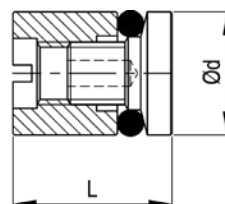

FITTINGS

Channel Pressure Plug, Threadless

Part No.	L	d	Channel Bore d H13	Installation Key	
CP6	15	6	6	CPT6-..	10
CP8	15	8	8	CPT8-..	10
CP10	15	10	10	CPT10-..	10
CP12	15	12	12	CPT12-..	10

Material: Brass.
O-ring: FKM.

Installation Tool, with Plug Extractor

Part No.	Length	Plug diameter	
CPT6-150	150	6	1
CPT6-300	300	6	1
CPT8-150	150	8	1
CPT8-300	300	8	1
CPT10-150	150	10	1
CPT10-300	300	10	1
CPT12-150	150	12	1
CPT12-300	300	12	1