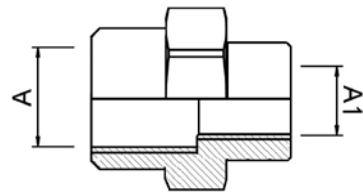

Adaptor Nipple NPT - BSPP

| Part No. | BSPP | NPT |  |
|----------|------|------|---|
| NB1/8 | 1/8" | 1/8" | 10 |
| NB1/4 | 1/4" | 1/4" | 10 |
| NB3/8 | 3/8" | 3/8" | 10 |
| NB1/2 | 1/2" | 1/2" | 10 |

Material: Brass (Nickel Plated).

Female Reduction Nipple

| Part No. | A1 | A |  |
|------------|-------|-------|---|
| FFN1/4-3/8 | G1/4" | G3/8" | 10 |
| FFN1/4-1/2 | G1/4" | G1/2" | 10 |
| FFN3/8-1/2 | G3/8" | G1/2" | 10 |
| FFN1/2-3/4 | G1/2" | G3/4" | 5 |
| FFN3/4-1 | G3/4" | G1" | 1 |

Material: Brass (Nickel Plated).

Elbow - Connector

| Part No. | G | L |  |
|----------|--------|------|---|
| EL-1/2 | 1/2" | 24,5 | 1 |
| EL-3/4 | 3/4" | 30 | 1 |
| EL-1 | 1" | 36 | 1 |
| EL-1-1/4 | 1.1/4" | 42,5 | 1 |
| EL-1-1/2 | 1.1/2" | 47,5 | 1 |