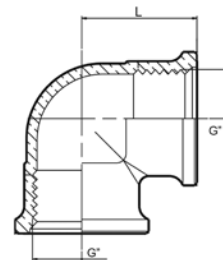

Adaptor Nipple NPT - BSPP

| Part No. | BSPP | NPT |  |
|----------|------|------|---|
| NB1/8 | 1/8" | 1/8" | 10 |
| NB1/4 | 1/4" | 1/4" | 10 |
| NB3/8 | 3/8" | 3/8" | 10 |
| NB1/2 | 1/2" | 1/2" | 10 |

Material: Brass (Nickel Plated).

Female Reduction Nipple

| Part No. | A1 | A |  |
|------------|-------|-------|---|
| FFN1/4-3/8 | G1/4" | G3/8" | 10 |
| FFN1/4-1/2 | G1/4" | G1/2" | 10 |
| FFN3/8-1/2 | G3/8" | G1/2" | 10 |
| FFN1/2-3/4 | G1/2" | G3/4" | 5 |
| FFN3/4-1 | G3/4" | G1" | 1 |

Material: Brass (Nickel Plated).

Elbow - Connector

| Part No. | G | L |  |
|----------|--------|------|---|
| EL-1/2 | 1/2" | 24,5 | 1 |
| EL-3/4 | 3/4" | 30 | 1 |
| EL-1 | 1" | 36 | 1 |
| EL-1-1/4 | 1.1/4" | 42,5 | 1 |
| EL-1-1/2 | 1.1/2" | 47,5 | 1 |