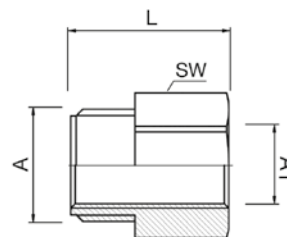

## FITTINGS

### Converter Nipple

Part No.	A	A1	L	SW	
CN1/8-1/8	G 1/8	G 1/8	16	11	10
CN1/8-1/4	G 1/8	G 1/4	19	17	10
CN1/4-1/8	G 1/4	G 1/8	18	17	10
CN1/4-1/4	G 1/4	G 1/4	21	17	10
CN1/4-3/8	G 1/4	G 3/8	21	19	10
CN3/8-1/4	G 3/8	G 1/4	21	17	10
CN3/8-3/8	G 3/8	G 3/8	21	19	10
CN3/8-1/2	G 3/8	G 1/2	24	24	10
CN1/2-3/8	G 1/2	G 3/8	24	22	10
CN1/2-1/2	G 1/2	G 1/2	25	24	10
CN1/2-3/4	G 1/2	G 3/4	31	32	10

### Female Connection Nipple

Part No.	A	L	SW	
FN1/8	G 1/8	22	11	10
FN1/4	G 1/4	26	17	10
FN3/8	G 3/8	26	22	10
FN1/2	G 1/2	30	27	10
FN3/4	G 3/4	36	32	10
FN1/1	G 1	40	41	10

### Adaptor Nipple BSPP - NPT

Part No.	BSPP	NPT	
BN1/8	1/8"	1/8"	10
BN1/4	1/4"	1/4"	10
BN3/8	3/8"	3/8"	10

Material: Brass (Nickel Plated).