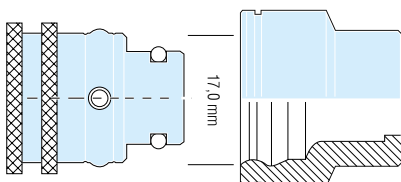

Coupling Colour Tags

	Series	Part No.	Colour	
Colour Clip for Couplers	08	08KR		10
Colour Clip for Couplers		08KB		10
Colour Clip for Couplers		08KS		10
Colour Clip for Couplers	12	12KR		10
Colour Clip for Couplers		12KB		10
Colour Clip for Couplers		12KS		10

Plug Colour Tags

	Series	Part No.	Colour	
Colour Clip for Connectors	08	08NR		10
Colour Clip for Connectors		08NB		10
Colour Clip for Connectors		08NS		10
Colour Clip for Connectors	12	12NR		10
Colour Clip for Connectors		12NB		10
Colour Clip for Connectors		12NS		10

Replacement Seals FKM +200°C

Part No.	Series	S	
08V	08		10
12V	12		10

Series 08