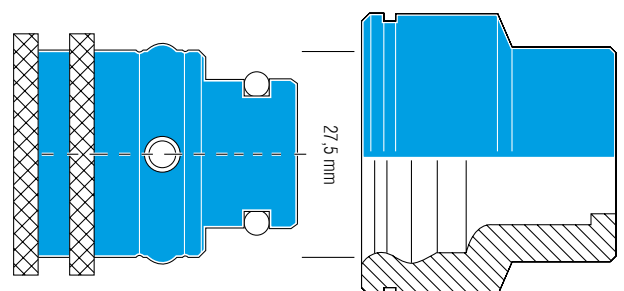

Coupling Colour Tags

	Series	Part No.	Colour	
Colour Clip for Couplers	08	08KR		10
Colour Clip for Couplers		08KB		10
Colour Clip for Couplers		08KS		10
Colour Clip for Couplers	12	12KR		10
Colour Clip for Couplers		12KB		10
Colour Clip for Couplers		12KS		10

Plug Colour Tags

	Series	Part No.	Colour	
Colour Clip for Connectors	08	08NR		10
Colour Clip for Connectors		08NB		10
Colour Clip for Connectors		08NS		10
Colour Clip for Connectors	12	12NR		10
Colour Clip for Connectors		12NB		10
Colour Clip for Connectors		12NS		10

Replacement Seals FKM +200°C

Part No.	Series	S	
08V	08		10
12V	12		10

Series 12