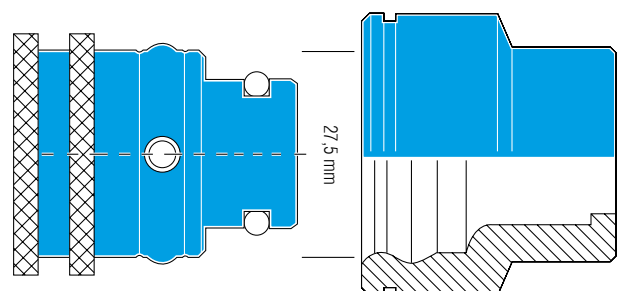

Female Threaded Coupling

DN	Series	↔	A	D	L	L1	SW	Icon
8	08	08KIR1/4	20	G1/4	43	15	10	10
12	12	12KIR1/2	20	G1/2	60	20	10	10

Male Plug

DN	Series	↔	A	D	L	L1	SW	Icon
8	08	08NM10	M10x1	21	32	10	6	25
		08NR1/8	G1/8	21	32	10	6	25
		08NR1/4	G1/4	21	33	12	8	25
		08NR3/8	G3/8	21	24	13	8	25
12	12	12NR3/8	G3/8	32	41	13	10	10
		12NR1/2	G1/2	32	44	16	14	10
		12NR3/4	G3/4	32	32	19	14	10

Female Plug

DN	Series	↔	A	D	L	L1	SW	Icon
8	08	08NR1/8I	G1/8	21	35	10	6	10
		08NR1/4I	G1/4	21	40	14	8	10
12	12	12NR3/8I	G3/8	32	49	14	12	10
		12NR1/2I	G1/2	32	50	14	12	10

Series 08

Series 12