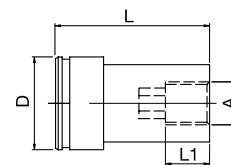

Female Threaded Coupling

DN	Series	↔	A	D	L	L1	SW	Icon
8	08	08KIR1/4	20	G1/4	43	15	10	10
12	12	12KIR1/2	20	G1/2	60	20	10	10

Male Plug

DN	Series	↔	A	D	L	L1	SW	Icon
8	08	08NM10	M10x1	21	32	10	6	25
		08NR1/8	G1/8	21	32	10	6	25
		08NR1/4	G1/4	21	33	12	8	25
		08NR3/8	G3/8	21	24	13	8	25
12	12	12NR3/8	G3/8	32	41	13	10	10
		12NR1/2	G1/2	32	44	16	14	10
		12NR3/4	G3/4	32	32	19	14	10

Female Plug

DN	Series	↔	A	D	L	L1	SW	Icon
8	08	08NR1/8I	G1/8	21	35	10	6	10
		08NR1/4I	G1/4	21	40	14	8	10
12	12	12NR3/8I	G3/8	32	49	14	12	10
		12NR1/2I	G1/2	32	50	14	12	10

Series 08

Series 12