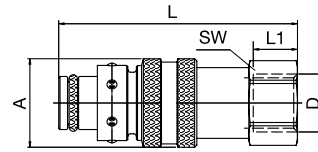

Female Threaded Coupling

DN	Series	↔	A	D	L	L1	SW	Icon
8	08	08KIR1/4	20	G1/4	43	15	10	10
12	12	12KIR1/2	20	G1/2	60	20	10	10

Male Plug

DN	Series	↔	A	D	L	L1	SW	Icon
8	08	08NM10	M10x1	21	32	10	6	25
		08NR1/8	G1/8	21	32	10	6	25
		08NR1/4	G1/4	21	33	12	8	25
		08NR3/8	G3/8	21	24	13	8	25
12	12	12NR3/8	G3/8	32	41	13	10	10
		12NR1/2	G1/2	32	44	16	14	10
		12NR3/4	G3/4	32	32	19	14	10

Female Plug

DN	Series	↔	A	D	L	L1	SW	Icon
8	08	08NR1/8I	G1/8	21	35	10	6	10
		08NR1/4I	G1/4	21	40	14	8	10
12	12	12NR3/8I	G3/8	32	49	14	12	10
		12NR1/2I	G1/2	32	50	14	12	10

Series 08

Series 12