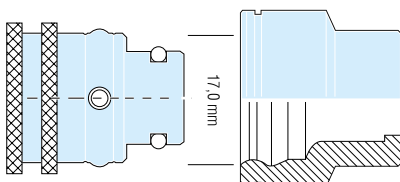

Female Threaded Coupling

DN	Series	↔	A	D	L	L1	SW	Icon
8	08	08KIR1/4	20	G1/4	43	15	10	10
12	12	12KIR1/2	20	G1/2	60	20	10	10

Male Plug

DN	Series	↔	A	D	L	L1	SW	Icon
8	08	08NM10	M10x1	21	32	10	6	25
		08NR1/8	G1/8	21	32	10	6	25
		08NR1/4	G1/4	21	33	12	8	25
		08NR3/8	G3/8	21	24	13	8	25
12	12	12NR3/8	G3/8	32	41	13	10	10
		12NR1/2	G1/2	32	44	16	14	10
		12NR3/4	G3/4	32	32	19	14	10

Female Plug

DN	Series	↔	A	D	L	L1	SW	Icon
8	08	08NR1/8I	G1/8	21	35	10	6	10
		08NR1/4I	G1/4	21	40	14	8	10
12	12	12NR3/8I	G3/8	32	49	14	12	10
		12NR1/2I	G1/2	32	50	14	12	10

Series 08

Series 12