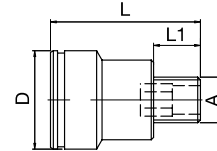

Female Threaded Coupling

DN	Series	↔	A	D	L	L1	SW	Icon
8	08	08KIR1/4	20	G1/4	43	15	10	10
12	12	12KIR1/2	20	G1/2	60	20	10	10

Male Plug

DN	Series	↔	A	D	L	L1	SW	Icon
8	08	08NM10	M10x1	21	32	10	6	25
		08NR1/8	G1/8	21	32	10	6	25
		08NR1/4	G1/4	21	33	12	8	25
		08NR3/8	G3/8	21	24	13	8	25
12	12	12NR3/8	G3/8	32	41	13	10	10
		12NR1/2	G1/2	32	44	16	14	10
		12NR3/4	G3/4	32	32	19	14	10

Female Plug

DN	Series	↔	A	D	L	L1	SW	Icon
8	08	08NR1/8I	G1/8	21	35	10	6	10
		08NR1/4I	G1/4	21	40	14	8	10
12	12	12NR3/8I	G3/8	32	49	14	12	10
		12NR1/2I	G1/2	32	50	14	12	10

Series 08

Series 12