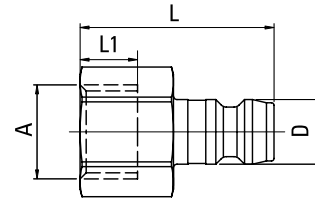

Female Plug

DN	Series	↔	A	D	L	L1	SW	📦
6	09	09NR1/8I	G1/8	9	24	7	11	25
		09NR1/4I	G1/4	9	24	7	16	25
		09NR3/8I	G3/8	9	27	10	19	25
9	13	13NR1/4I	G1/4	13,4	33	10	16	25
		13NR3/8I	G3/8	13,4	35	10	19	25

* Nickel Plated

Double Plug

DN	A Series	B Sseries	↔	L	📦
6	09	09	0909DB	34	10
9	13	13	0913DB	34	10
			1313DB	34	10