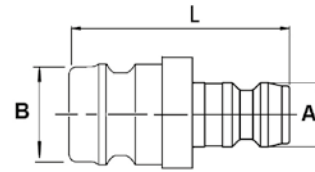

Female Plug

DN	Series	↔	A	D	L	L1	SW	📦
6	09	09NR1/8I	G1/8	9	24	7	11	25
		09NR1/4I	G1/4	9	24	7	16	25
		09NR3/8I	G3/8	9	27	10	19	25
9	13	13NR1/4I	G1/4	13,4	33	10	16	25
		13NR3/8I	G3/8	13,4	35	10	19	25

* Nickel Plated

Double Plug

DN	A Series	B Sseries	↔	L	📦
6	09	09	0909DB	34	10
9	13	13	0913DB	34	10
			1313DB	34	10