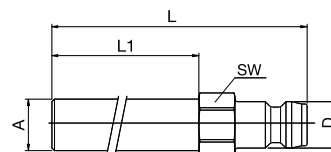

Extended Plug

DN	Series	↔	A	D	L	L1	SW	⊠
6	09	09N63	8	9	63	42	9	10
		09N100	8	9	100	79	9	10
		09N120	10	9	120	100	11	10
		09N240	10	9	240	220	11	10
		09N360	10	9	360	340	11	10
9	13	13N150	14	13,4	150	125	15	10
		13N300	14	13,4	300	275	15	10
		13N450	14	13,4	450	425	15	10
13	19	19N500	21	19	500	465	22	5

See explanation of symbols on page 268