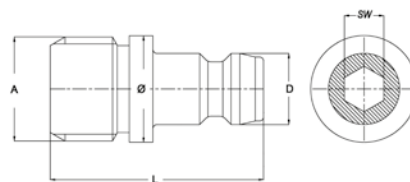

EUROPEAN SERIES

Male Plug - with Internal Hex

| DN | Series | ↔ | A | D | L | Ø | SW | ⊠ |
|----|--------|-----------|---------|------|----|------|----|----|
| 6 | 09 | 09NSWM8 | M8X0,75 | 9 | 24 | 10 | 5 | 10 |
| | | 09NSWM10 | M10X1 | 9 | 24 | 13 | 5 | 10 |
| | | 09NSWR1/8 | G1/8 | 9 | 24 | 13 | 5 | 10 |
| | | 09NSWM14 | M14X1,5 | 9 | 26 | 14,5 | 5 | 10 |
| | | 09NSWR1/4 | G1/4 | 9 | 27 | 13,5 | 5 | 10 |
| 9 | 13 | 13NSWM14 | M14X1,5 | 13,4 | 26 | 14,5 | 6 | 10 |
| | | 13NSWR1/4 | G1/4 | 13,4 | 26 | 13,5 | 6 | 10 |
| | | 13NSWR3/8 | G3/8 | 13,4 | 26 | 17 | 6 | 10 |

Adjustable Plug

| DN | Series | ↔ | A | D | L | L1 | SW | ⊠ |
|----|--------|-------------|------|------|-----|----|----|----|
| 6 | 09 | 09NR1/8/100 | G1/8 | 9 | 100 | 60 | 11 | 10 |
| | | 09NR1/4/100 | G1/4 | 9 | 100 | 60 | 14 | 10 |
| 9 | 13 | 13NR1/4/100 | G1/4 | 13,4 | 100 | 60 | 14 | 10 |
| | | 13NR3/8/100 | G3/8 | 13,4 | 100 | 60 | 19 | 10 |