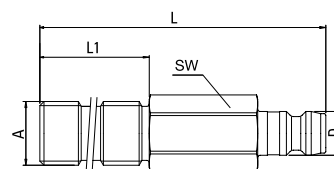

EUROPEAN SERIES

Male Plug - with Internal Hex

| DN | Series | ↔ | A | D | L | Ø | SW | ⊠ |
|----|--------|-----------|---------|------|----|------|----|----|
| 6 | 09 | 09NSWM8 | M8X0,75 | 9 | 24 | 10 | 5 | 10 |
| | | 09NSWM10 | M10X1 | 9 | 24 | 13 | 5 | 10 |
| | | 09NSWR1/8 | G1/8 | 9 | 24 | 13 | 5 | 10 |
| | | 09NSWM14 | M14X1,5 | 9 | 26 | 14,5 | 5 | 10 |
| | | 09NSWR1/4 | G1/4 | 9 | 27 | 13,5 | 5 | 10 |
| 9 | 13 | 13NSWM14 | M14X1,5 | 13,4 | 26 | 14,5 | 6 | 10 |
| | | 13NSWR1/4 | G1/4 | 13,4 | 26 | 13,5 | 6 | 10 |
| | | 13NSWR3/8 | G3/8 | 13,4 | 26 | 17 | 6 | 10 |

Adjustable Plug

| DN | Series | ↔ | A | D | L | L1 | SW | ⊠ |
|----|--------|-------------|------|------|-----|----|----|----|
| 6 | 09 | 09NR1/8/100 | G1/8 | 9 | 100 | 60 | 11 | 10 |
| | | 09NR1/4/100 | G1/4 | 9 | 100 | 60 | 14 | 10 |
| 9 | 13 | 13NR1/4/100 | G1/4 | 13,4 | 100 | 60 | 14 | 10 |
| | | 13NR3/8/100 | G3/8 | 13,4 | 100 | 60 | 19 | 10 |

Extended Plug

| DN | Series | ↔ | A | D | L | L1 | SW | ⊠ |
|----|--------|--------|----|------|-----|-----|----|----|
| 6 | 09 | 09N63 | 8 | 9 | 63 | 42 | 9 | 10 |
| | | 09N100 | 8 | 9 | 100 | 79 | 9 | 10 |
| | | 09N120 | 10 | 9 | 120 | 100 | 11 | 10 |
| | | 09N240 | 10 | 9 | 240 | 220 | 11 | 10 |
| | | 09N360 | 10 | 9 | 360 | 340 | 11 | 10 |
| 9 | 13 | 13N150 | 14 | 13,4 | 150 | 125 | 15 | 10 |
| | | 13N300 | 14 | 13,4 | 300 | 275 | 15 | 10 |
| | | 13N450 | 14 | 13,4 | 450 | 425 | 15 | 10 |
| 13 | 19 | 19N500 | 21 | 19 | 500 | 465 | 22 | 5 |