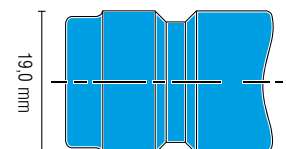

Male Plug

DN	Series	↔	A	D	L	L1	SW	📦	
6	09	09NM8	M8x0,75	9	24	7	11	25	
		09NM10	M10x1	9	24	7	11	25	
		09NR1/8*	G1/8	9	24	7	11	25	
		09NM12	M12x1,5	9	27	10	14	25	
		09NM14	M14x1,5	9	26	9	15	25	
		09NM14V	M14x1,5	9	29	12	15	25	
		09NR1/4*	G1/4	9	26	9	15	25	
		09NR1/4V*	G1/4	9	29	12	15	25	
9	13	09NR3/8*	G3/8	9	30	10	17	25	
		13NR1/8*	G1/8	13,4	25	8	14	25	
		13NM14	M14x1,5	13,4	26	9	15	25	
		13NR1/4*	G1/4	13,4	26	9	15	25	
		13NR1/4V*	G1/4	13,4	31	12	15	25	
		13NR3/8*	G3/8	13,4	26	9	17	25	
		13NR3/8V*	G3/8	13,4	30	12	17	25	
13	19	13NM16	M16x1,5	13,4	26	9	17	25	
		13NM16V	M16x1,5	13,4	30	12	17	25	
		19NM24V	19NM24	M24x1,5	19	51	16	27	10
		19NR1/2V*	19NR1/2*	G1/2	19	47	12	22	10
		19NR3/4V*	19NR3/4*	G3/4	19	51	16	27	10

* Nickel Plated

Male Plug - Stainless Steel

STAINLESS STEEL

DN	Series	↔	A	D	L	L1	SW	📦
6	09	09NM8SS	M8x0,75	9	24	7	11	25
		09NM10SS	M10x1	9	24	7	11	25
		09NR1/8SS	G1/8	9	24	7	11	25
		09NR1/4SS	G1/4	9	26	9	14	25
9	13	13NR1/4SS	G1/4	13,4	26	9	14	25
		13NR3/8SS	G3/8	13,4	26	9	17	25

Series 19