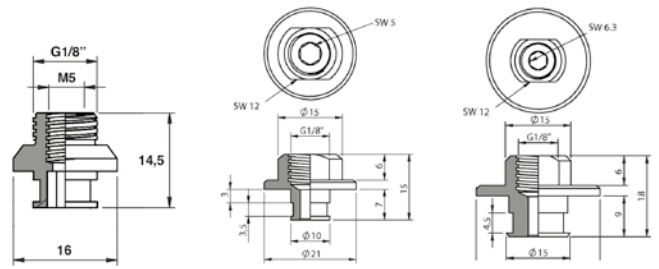

Bellow Vacuum Cups - 1,5 Bellow, Ø20-Ø52 mm

Part No. Silicone	Part No. TempFlex HT	 9 mm	ØD	Ø D1	H	Part No.	Part No.	Part No.
B20S	B20HT	9 mm	21,5	24	20	F250		
B30S	B30HT	9 mm	33	36	26	F250		
B40S	B40HT	9 mm	42	46	28		F251	
B50S	B50HT	12 mm	52	58	35			F252