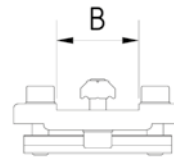

Cross Connector Bridge

Part No.	A	B	C	D	E	Profile
CCB25-25-X	25	25	45	30	15	X
CCB50-25-X	50	25	45	55	15	X
CCB25-50-X	25	50	70	30	15	X
CCB40-40-L	40	40	60	48.5	15	L
CCB80-40-L	80	40	100	50	15	L

- Cross connecting bridges for.
- Connecting of two sections.
- It does not have to be drilled.
- Secure connection between two profiles.

Cross Connector

Part No.	A	B	C	D	Profile
CC25-25-X	25	25	41	41	X
CC50-25-X	50	25	70	50	X
CC50-50-X	50	50	70	70	X
CC40-40-L	40	40	60	60	L
CC80-40-L	80	40	100	60	L
CC80-80-L	80	80	100	100	L
CC40-25-L	40	25	70	41	L

- Cross connecting plates for connecting of two sections diagonally.
- It does not have to be drilled.
- Secure connection between two profiles.
- Ideal connectivity through guide.