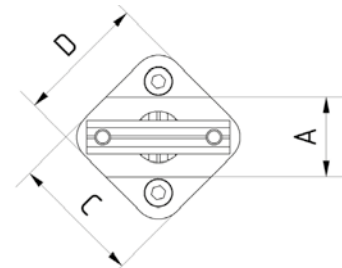

Cross Connector Bridge

Part No.	A	B	C	D	E	Profile
CCB25-25-X	25	25	45	30	15	X
CCB50-25-X	50	25	45	55	15	X
CCB25-50-X	25	50	70	30	15	X
CCB40-40-L	40	40	60	48.5	15	L
CCB80-40-L	80	40	100	50	15	L

- Cross connecting bridges for.
- Connecting of two sections.
- It does not have to be drilled.
- Secure connection between two profiles.

Cross Connector

Part No.	A	B	C	D	Profile
CC25-25-X	25	25	41	41	X
CC50-25-X	50	25	70	50	X
CC50-50-X	50	50	70	70	X
CC40-40-L	40	40	60	60	L
CC80-40-L	80	40	100	60	L
CC80-80-L	80	80	100	100	L
CC40-25-L	40	25	70	41	L

- Cross connecting plates for connecting of two sections diagonally.
- It does not have to be drilled.
- Secure connection between two profiles.
- Ideal connectivity through guide.