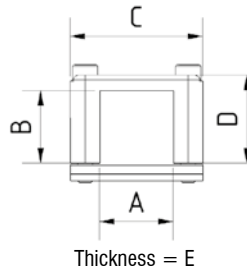

Cross Connector Bridge

Part No.	A	B	C	D	E	Profile
CCB25-25-X	25	25	45	30	15	X
CCB50-25-X	50	25	45	55	15	X
CCB25-50-X	25	50	70	30	15	X
CCB40-40-L	40	40	60	48.5	15	L
CCB80-40-L	80	40	100	50	15	L

- Cross connecting bridges for.
- Connecting of two sections.
- It does not have to be drilled.
- Secure connection between two profiles.

Cross Connector

Part No.	A	B	C	D	Profile
CC25-25-X	25	25	41	41	X
CC50-25-X	50	25	70	50	X
CC50-50-X	50	50	70	70	X
CC40-40-L	40	40	60	60	L
CC80-40-L	80	40	100	60	L
CC80-80-L	80	80	100	100	L
CC40-25-L	40	25	70	41	L

- Cross connecting plates for connecting of two sections diagonally.
- It does not have to be drilled.
- Secure connection between two profiles.
- Ideal connectivity through guide.