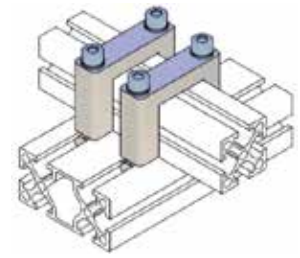

Cross Connector Bridge

Part No.	A	B	C	D	E	Profile
CCB25-25-X	25	25	45	30	15	X
CCB50-25-X	50	25	45	55	15	X
CCB25-50-X	25	50	70	30	15	X
CCB40-40-L	40	40	60	48.5	15	L
CCB80-40-L	80	40	100	50	15	L

- Cross connecting bridges for.
- Connecting of two sections.
- It does not have to be drilled.
- Secure connection between two profiles.

Cross Connector

Part No.	A	B	C	D	Profile
CC25-25-X	25	25	41	41	X
CC50-25-X	50	25	70	50	X
CC50-50-X	50	50	70	70	X
CC40-40-L	40	40	60	60	L
CC80-40-L	80	40	100	60	L
CC80-80-L	80	80	100	100	L
CC40-25-L	40	25	70	41	L

- Cross connecting plates for connecting of two sections diagonally.
- It does not have to be drilled.
- Secure connection between two profiles.
- Ideal connectivity through guide.