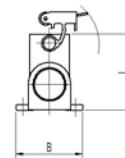

Top Entry Hood, Single Lever

| Part No. | # Poles | Levers | A | B | C | L | L1 | M | Size |
|-----------|------------|--------|------|----|------|------|------|-----|-------|
| MZAV25L20 | 16/25 Pole | Single | 88,5 | 36 | 79,5 | 70,5 | 14,5 | M20 | 66.16 |
| MZAV25L25 | 16/25 Pole | Single | 88,5 | 36 | 79,5 | 70,5 | 14,5 | M25 | 66.16 |

Side Entry Hood, Single Lever

| Part No. | # Poles | Levers | A | B | C | L | M | Size |
|----------|------------|--------|------|------|------|------|-----|-------|
| MZO25L25 | 16/25 Pole | Single | 88,5 | 29,4 | 79,5 | 55,9 | M25 | 66.16 |

Panel Mount Housing, Single Lever

| Part No. | # Poles | Levers | A | B | C | L | Size |
|----------|------------|--------|----|----|----|----|-------|
| CZI25L | 16/25 Pole | Single | 98 | 32 | 93 | 44 | 66.16 |

Surface Mount Housing, Single Lever

| Part No. | # Poles | Levers | A | B | C | L | M | Size |
|-----------|------------|--------|-----|----|----|----|-----|-------|
| MZAP25L25 | 16/25 Pole | Single | 101 | 50 | 93 | 57 | M25 | 66.16 |