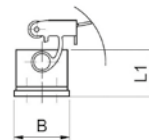

Top Entry Hood, Single Lever

| Part No. | # Poles | Levers | A | B | C | L | L1 | M | Size |
|-----------|------------|--------|------|----|------|------|------|-----|-------|
| MZAV25L20 | 16/25 Pole | Single | 88,5 | 36 | 79,5 | 70,5 | 14,5 | M20 | 66.16 |
| MZAV25L25 | 16/25 Pole | Single | 88,5 | 36 | 79,5 | 70,5 | 14,5 | M25 | 66.16 |

Side Entry Hood, Single Lever

| Part No. | # Poles | Levers | A | B | C | L | M | Size |
|----------|------------|--------|------|------|------|------|-----|-------|
| MZO25L25 | 16/25 Pole | Single | 88,5 | 29,4 | 79,5 | 55,9 | M25 | 66.16 |

Panel Mount Housing, Single Lever

| Part No. | # Poles | Levers | A | B | C | L | Size |
|----------|------------|--------|----|----|----|----|-------|
| CZI25L | 16/25 Pole | Single | 98 | 32 | 93 | 44 | 66.16 |

Surface Mount Housing, Single Lever

| Part No. | # Poles | Levers | A | B | C | L | M | Size |
|-----------|------------|--------|-----|----|----|----|-----|-------|
| MZAP25L25 | 16/25 Pole | Single | 101 | 50 | 93 | 57 | M25 | 66.16 |