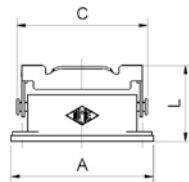

Top Entry Hood, Single Lever

| Part No. | # Poles | Levers | A | B | C | L | L1 | M | Size |
|-----------|------------|--------|------|----|------|------|------|-----|-------|
| MZAV25L20 | 16/25 Pole | Single | 88,5 | 36 | 79,5 | 70,5 | 14,5 | M20 | 66.16 |
| MZAV25L25 | 16/25 Pole | Single | 88,5 | 36 | 79,5 | 70,5 | 14,5 | M25 | 66.16 |

Side Entry Hood, Single Lever

| Part No. | # Poles | Levers | A | B | C | L | M | Size |
|----------|------------|--------|------|------|------|------|-----|-------|
| MZO25L25 | 16/25 Pole | Single | 88,5 | 29,4 | 79,5 | 55,9 | M25 | 66.16 |

Panel Mount Housing, Single Lever

| Part No. | # Poles | Levers | A | B | C | L | Size |
|----------|------------|--------|----|----|----|----|-------|
| CZI25L | 16/25 Pole | Single | 98 | 32 | 93 | 44 | 66.16 |

Surface Mount Housing, Single Lever

| Part No. | # Poles | Levers | A | B | C | L | M | Size |
|-----------|------------|--------|-----|----|----|----|-----|-------|
| MZAP25L25 | 16/25 Pole | Single | 101 | 50 | 93 | 57 | M25 | 66.16 |