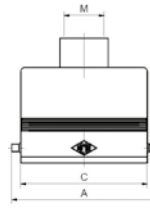

Top Entry Hood, Single Lever

| Part No. | # Poles | Levers | A | B | C | L | L1 | M | Size |
|-----------|------------|--------|------|----|------|------|------|-----|-------|
| MZAV25L20 | 16/25 Pole | Single | 88,5 | 36 | 79,5 | 70,5 | 14,5 | M20 | 66.16 |
| MZAV25L25 | 16/25 Pole | Single | 88,5 | 36 | 79,5 | 70,5 | 14,5 | M25 | 66.16 |

Side Entry Hood, Single Lever

| Part No. | # Poles | Levers | A | B | C | L | M | Size |
|----------|------------|--------|------|------|------|------|-----|-------|
| MZO25L25 | 16/25 Pole | Single | 88,5 | 29,4 | 79,5 | 55,9 | M25 | 66.16 |

Panel Mount Housing, Single Lever

| Part No. | # Poles | Levers | A | B | C | L | Size |
|----------|------------|--------|----|----|----|----|-------|
| CZI25L | 16/25 Pole | Single | 98 | 32 | 93 | 44 | 66.16 |

Surface Mount Housing, Single Lever

| Part No. | # Poles | Levers | A | B | C | L | M | Size |
|-----------|------------|--------|-----|----|----|----|-----|-------|
| MZAP25L25 | 16/25 Pole | Single | 101 | 50 | 93 | 57 | M25 | 66.16 |