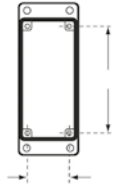

Top Entry Hood, Single Lever

| Part No. | # Poles | Levers | A | B | C | L | L1 | M | Size |
|-----------|------------|--------|------|----|------|------|------|-----|-------|
| MZAV25L20 | 16/25 Pole | Single | 88,5 | 36 | 79,5 | 70,5 | 14,5 | M20 | 66.16 |
| MZAV25L25 | 16/25 Pole | Single | 88,5 | 36 | 79,5 | 70,5 | 14,5 | M25 | 66.16 |

Side Entry Hood, Single Lever

| Part No. | # Poles | Levers | A | B | C | L | M | Size |
|----------|------------|--------|------|------|------|------|-----|-------|
| MZO25L25 | 16/25 Pole | Single | 88,5 | 29,4 | 79,5 | 55,9 | M25 | 66.16 |

Panel Mount Housing, Single Lever

| Part No. | # Poles | Levers | A | B | C | L | Size |
|----------|------------|--------|----|----|----|----|-------|
| CZI25L | 16/25 Pole | Single | 98 | 32 | 93 | 44 | 66.16 |

Surface Mount Housing, Single Lever

| Part No. | # Poles | Levers | A | B | C | L | M | Size |
|-----------|------------|--------|-----|----|----|----|-----|-------|
| MZAP25L25 | 16/25 Pole | Single | 101 | 50 | 93 | 57 | M25 | 66.16 |