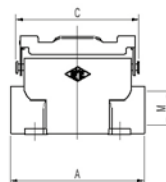

Top Entry Hood, Single Lever

| Part No. | # Poles | Levers | A | B | C | L | L1 | M | Size |
|-----------|------------|--------|------|----|------|------|------|-----|-------|
| MZAV25L20 | 16/25 Pole | Single | 88,5 | 36 | 79,5 | 70,5 | 14,5 | M20 | 66.16 |
| MZAV25L25 | 16/25 Pole | Single | 88,5 | 36 | 79,5 | 70,5 | 14,5 | M25 | 66.16 |

Side Entry Hood, Single Lever

| Part No. | # Poles | Levers | A | B | C | L | M | Size |
|----------|------------|--------|------|------|------|------|-----|-------|
| MZO25L25 | 16/25 Pole | Single | 88,5 | 29,4 | 79,5 | 55,9 | M25 | 66.16 |

Panel Mount Housing, Single Lever

| Part No. | # Poles | Levers | A | B | C | L | Size |
|----------|------------|--------|----|----|----|----|-------|
| CZI25L | 16/25 Pole | Single | 98 | 32 | 93 | 44 | 66.16 |

Surface Mount Housing, Single Lever

| Part No. | # Poles | Levers | A | B | C | L | M | Size |
|-----------|------------|--------|-----|----|----|----|-----|-------|
| MZAP25L25 | 16/25 Pole | Single | 101 | 50 | 93 | 57 | M25 | 66.16 |