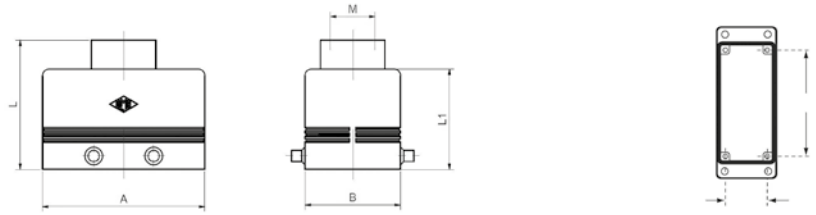

**Top Entry Hood, Double Lever**

Part No.	# Poles	Levers	A	B	L	L1	M	Size
MAV50.32	32 Pole	Double	82	56	90,5	75	M32	66.40

**Side Entry Hood, Double Lever**

Part No.	# Poles	Levers	A	B	L	M	Size
MAO50.32	32 Pole	Double	82	56	75	M32	66.40

**Surface Mount Base, Double Lever**

Part No.	# Poles	Levers	A	B	C	L	M	Size
MHP50.32	32 Pole	Double	106	57,3	94	82	M32	66.40

**Panel Mount Base, Double Lever**

Part No.	# Poles	Levers	A	B	C	L	Size
CHI50	32 Pole	Double	104	58,5	71	29	66.40