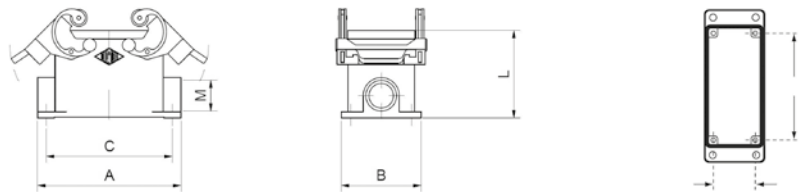

**Top Entry Hood, Double Lever**

Part No.	# Poles	Levers	A	B	L	L1	M	Size
MAV50.32	32 Pole	Double	82	56	90,5	75	M32	66.40

**Side Entry Hood, Double Lever**

Part No.	# Poles	Levers	A	B	L	M	Size
MAO50.32	32 Pole	Double	82	56	75	M32	66.40

**Surface Mount Base, Double Lever**

Part No.	# Poles	Levers	A	B	C	L	M	Size
MHP50.32	32 Pole	Double	106	57,3	94	82	M32	66.40

**Panel Mount Base, Double Lever**

Part No.	# Poles	Levers	A	B	C	L	Size
CHI50	32 Pole	Double	104	58,5	71	29	66.40