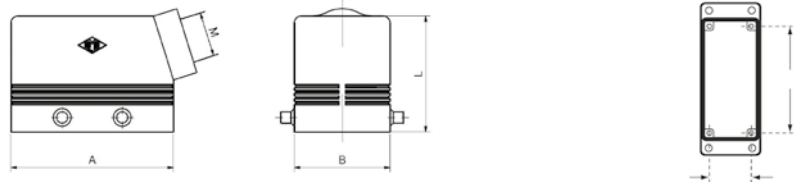

**Top Entry Hood, Double Lever**

Part No.	# Poles	Levers	A	B	L	L1	M	Size
MAV50.32	32 Pole	Double	82	56	90,5	75	M32	66.40

**Side Entry Hood, Double Lever**

Part No.	# Poles	Levers	A	B	L	M	Size
MAO50.32	32 Pole	Double	82	56	75	M32	66.40

**Surface Mount Base, Double Lever**

Part No.	# Poles	Levers	A	B	C	L	M	Size
MHP50.32	32 Pole	Double	106	57,3	94	82	M32	66.40

**Panel Mount Base, Double Lever**

Part No.	# Poles	Levers	A	B	C	L	Size
CHI50	32 Pole	Double	104	58,5	71	29	66.40