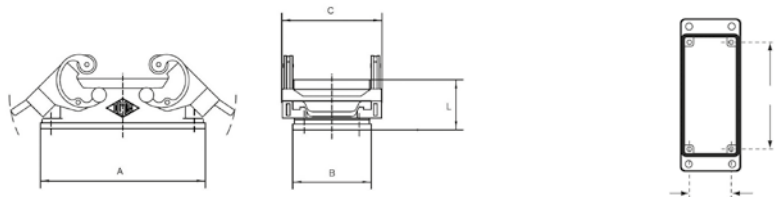

**Top Entry Hood, Double Lever**

Part No.	# Poles	Levers	A	B	L	L1	M	Size
MAV50.32	32 Pole	Double	82	56	90,5	75	M32	66.40

**Side Entry Hood, Double Lever**

Part No.	# Poles	Levers	A	B	L	M	Size
MAO50.32	32 Pole	Double	82	56	75	M32	66.40

**Surface Mount Base, Double Lever**

Part No.	# Poles	Levers	A	B	C	L	M	Size
MHP50.32	32 Pole	Double	106	57,3	94	82	M32	66.40

**Panel Mount Base, Double Lever**

Part No.	# Poles	Levers	A	B	C	L	Size
CHI50	32 Pole	Double	104	58,5	71	29	66.40