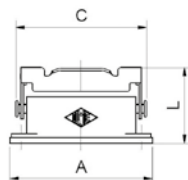

NARROW CONNECTORS

Top Entry Hood, Single Lever

Part No.	# Poles	Levers	A	B	C	L	L1	M	Size
MZAV15L20	10 Pole	Single	72	36	63	64,5	14,5	M20	49.16
MZAV25L20	16/25 Pole	Single	88,5	36	79,5	70,5	14,5	M20	66.16
MZAV25L25	16/25 Pole	Single	88,5	36	79,5	70,5	14,5	M25	66.16

Side Entry Hood, Single Lever

Part No.	# Poles	Levers	A	B	C	L	M	Size
MZO15L20	10 Pole	Single	72	29,4	63	55,9	M20	49.16
MZO25L25	16 Pole	Single	88,5	29,4	79,5	55,9	M25	66.16

Panel Mount Housing, Single Lever

Part No.	# Poles	Levers	A	B	C	L	Size
CZI15L	10 Pole	Single	83	32	76	44	49.16
CZI25L	16/25 Pole	Single	98	32	93	44	66.16

Surface Mount Housing, Single Lever

Part No.	# Poles	Levers	A	B	C	L	M	Size
MZP15L25	10 Pole	Single	85	50	76	52	M25	49.16
MZAP25L25	16/25 Pole	Single	101	50	93	57	M25	66.16