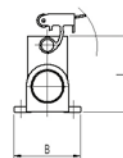

NARROW CONNECTORS

Top Entry Hood, Single Lever

Part No.	# Poles	Levers	A	B	C	L	L1	M	Size
MZAV15L20	10 Pole	Single	72	36	63	64,5	14,5	M20	49.16
MZAV25L20	16/25 Pole	Single	88,5	36	79,5	70,5	14,5	M20	66.16
MZAV25L25	16/25 Pole	Single	88,5	36	79,5	70,5	14,5	M25	66.16

Side Entry Hood, Single Lever

Part No.	# Poles	Levers	A	B	C	L	M	Size
MZO15L20	10 Pole	Single	72	29,4	63	55,9	M20	49.16
MZO25L25	16 Pole	Single	88,5	29,4	79,5	55,9	M25	66.16

Panel Mount Housing, Single Lever

Part No.	# Poles	Levers	A	B	C	L	Size
CZI15L	10 Pole	Single	83	32	76	44	49.16
CZI25L	16/25 Pole	Single	98	32	93	44	66.16

Surface Mount Housing, Single Lever

Part No.	# Poles	Levers	A	B	C	L	M	Size
MZP15L25	10 Pole	Single	85	50	76	52	M25	49.16
MZAP25L25	16/25 Pole	Single	101	50	93	57	M25	66.16