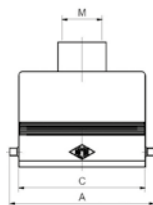

NARROW CONNECTORS

Top Entry Hood, Single Lever

Part No.	# Poles	Levers	A	B	C	L	L1	M	Size
MZAV15L20	10 Pole	Single	72	36	63	64,5	14,5	M20	49.16
MZAV25L20	16/25 Pole	Single	88,5	36	79,5	70,5	14,5	M20	66.16
MZAV25L25	16/25 Pole	Single	88,5	36	79,5	70,5	14,5	M25	66.16

Side Entry Hood, Single Lever

Part No.	# Poles	Levers	A	B	C	L	M	Size
MZO15L20	10 Pole	Single	72	29,4	63	55,9	M20	49.16
MZO25L25	16 Pole	Single	88,5	29,4	79,5	55,9	M25	66.16

Panel Mount Housing, Single Lever

Part No.	# Poles	Levers	A	B	C	L	Size
CZI15L	10 Pole	Single	83	32	76	44	49.16
CZI25L	16/25 Pole	Single	98	32	93	44	66.16

Surface Mount Housing, Single Lever

Part No.	# Poles	Levers	A	B	C	L	M	Size
MZP15L25	10 Pole	Single	85	50	76	52	M25	49.16
MZAP25L25	16/25 Pole	Single	101	50	93	57	M25	66.16