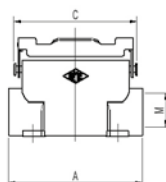

NARROW CONNECTORS

Top Entry Hood, Single Lever

Part No.	# Poles	Levers	A	B	C	L	L1	M	Size
MZAV15L20	10 Pole	Single	72	36	63	64,5	14,5	M20	49.16
MZAV25L20	16/25 Pole	Single	88,5	36	79,5	70,5	14,5	M20	66.16
MZAV25L25	16/25 Pole	Single	88,5	36	79,5	70,5	14,5	M25	66.16

Side Entry Hood, Single Lever

Part No.	# Poles	Levers	A	B	C	L	M	Size
MZO15L20	10 Pole	Single	72	29,4	63	55,9	M20	49.16
MZO25L25	16 Pole	Single	88,5	29,4	79,5	55,9	M25	66.16

Panel Mount Housing, Single Lever

Part No.	# Poles	Levers	A	B	C	L	Size
CZI15L	10 Pole	Single	83	32	76	44	49.16
CZI25L	16/25 Pole	Single	98	32	93	44	66.16

Surface Mount Housing, Single Lever

Part No.	# Poles	Levers	A	B	C	L	M	Size
MZP15L25	10 Pole	Single	85	50	76	52	M25	49.16
MZAP25L25	16/25 Pole	Single	101	50	93	57	M25	66.16