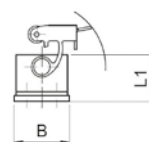

NARROW CONNECTORS

Top Entry Hood, Single Lever

Part No.	# Poles	Levers	A	B	C	L	L1	M	Size
MZAV15L20	10 Pole	Single	72	36	63	64,5	14,5	M20	49.16
MZAV25L20	16/25 Pole	Single	88,5	36	79,5	70,5	14,5	M20	66.16
MZAV25L25	16/25 Pole	Single	88,5	36	79,5	70,5	14,5	M25	66.16

Side Entry Hood, Single Lever

Part No.	# Poles	Levers	A	B	C	L	M	Size
MZO15L20	10 Pole	Single	72	29,4	63	55,9	M20	49.16
MZO25L25	16 Pole	Single	88,5	29,4	79,5	55,9	M25	66.16

Panel Mount Housing, Single Lever

Part No.	# Poles	Levers	A	B	C	L	Size
CZI15L	10 Pole	Single	83	32	76	44	49.16
CZI25L	16/25 Pole	Single	98	32	93	44	66.16

Surface Mount Housing, Single Lever

Part No.	# Poles	Levers	A	B	C	L	M	Size
MZP15L25	10 Pole	Single	85	50	76	52	M25	49.16
MZAP25L25	16/25 Pole	Single	101	50	93	57	M25	66.16