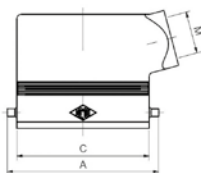

NARROW CONNECTORS

Top Entry Hood, Single Lever

Part No.	# Poles	Levers	A	B	C	L	L1	M	Size
MZAV15L20	10 Pole	Single	72	36	63	64,5	14,5	M20	49.16
MZAV25L20	16/25 Pole	Single	88,5	36	79,5	70,5	14,5	M20	66.16
MZAV25L25	16/25 Pole	Single	88,5	36	79,5	70,5	14,5	M25	66.16

Side Entry Hood, Single Lever

Part No.	# Poles	Levers	A	B	C	L	M	Size
MZO15L20	10 Pole	Single	72	29,4	63	55,9	M20	49.16
MZO25L25	16 Pole	Single	88,5	29,4	79,5	55,9	M25	66.16

Panel Mount Housing, Single Lever

Part No.	# Poles	Levers	A	B	C	L	Size
CZI15L	10 Pole	Single	83	32	76	44	49.16
CZI25L	16/25 Pole	Single	98	32	93	44	66.16

Surface Mount Housing, Single Lever

Part No.	# Poles	Levers	A	B	C	L	M	Size
MZP15L25	10 Pole	Single	85	50	76	52	M25	49.16
MZAP25L25	16/25 Pole	Single	101	50	93	57	M25	66.16