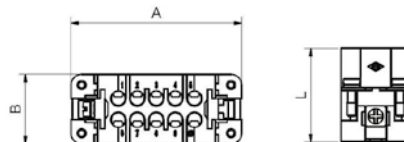

Inserts Male, Screw Terminals

Part No.	# Poles	A	B	L	Size
CDAM10	10 Pole	56,5	23	31	49.16
CDAM16	16 Pole	73	23	31	66.16

Inserts Female, Screw Terminals

Part No.	# Poles	A	B	L	Size
CDAF10	10 Pole	56,5	23	31	49.16
CDAF16	16 Pole	73	23	31	66.16

Inserts Male, Screw Terminals

Part No.	# Poles	Pin #	A	B	L	Size
CDAM16	16 Pole	1-16	73	23	31	66.40
CDAM16N	16 Pole	17-32	73	23	31	

Inserts Female, Screw Terminals

Part No.	# Poles	Pin #	A	B	L	Size
CDAF16	16 Pole	1-16	73	23	31	66.40
CDAF16N	16 Pole	17-32	73	23	31	