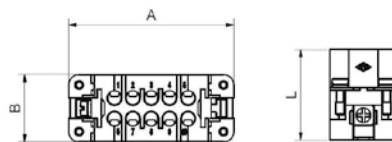

Inserts Male, Screw Terminals

Part No.	# Poles	A	B	L	Size
CDAM10	10 Pole	56,5	23	31	49.16
CDAM16	16 Pole	73	23	31	66.16

Inserts Female, Screw Terminals

Part No.	# Poles	A	B	L	Size
CDAF10	10 Pole	56,5	23	31	49.16
CDAF16	16 Pole	73	23	31	66.16

Inserts Male, Screw Terminals

Part No.	# Poles	Pin #	A	B	L	Size
CDAM16	16 Pole	1-16	73	23	31	66.40
CDAM16N	16 Pole	17-32	73	23	31	

Inserts Female, Screw Terminals

Part No.	# Poles	Pin #	A	B	L	Size
CDAF16	16 Pole	1-16	73	23	31	66.40
CDAF16N	16 Pole	17-32	73	23	31	