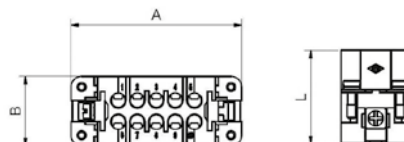

Inserts Male, Screw Terminals

Part No.	# Poles	A	B	L	Size
CDAM10	10 Pole	56,5	23	31	49.16
CDAM16	16 Pole	73	23	31	66.16

Inserts Female, Screw Terminals

Part No.	# Poles	A	B	L	Size
CDAF10	10 Pole	56,5	23	31	49.16
CDAF16	16 Pole	73	23	31	66.16

Inserts Male, Screw Terminals

Part No.	# Poles	Pin #	A	B	L	Size
CDAM16	16 Pole	1-16	73	23	31	66.40
CDAM16N	16 Pole	17-32	73	23	31	

Inserts Female, Screw Terminals

Part No.	# Poles	Pin #	A	B	L	Size
CDAF16	16 Pole	1-16	73	23	31	66.40
CDAF16N	16 Pole	17-32	73	23	31	