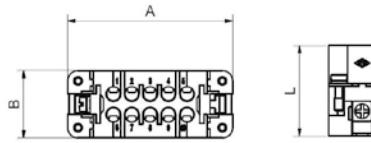

Inserts Male, Screw Terminals

Part No.	# Poles	A	B	L	Size
CDAM10	10 Pole	56,5	23	31	49.16
CDAM16	16 Pole	73	23	31	66.16

Inserts Female, Screw Terminals

Part No.	# Poles	A	B	L	Size
CDAF10	10 Pole	56,5	23	31	49.16
CDAF16	16 Pole	73	23	31	66.16

Inserts Male, Screw Terminals

Part No.	# Poles	Pin #	A	B	L	Size
CDAM16	16 Pole	1-16	73	23	31	66.40
CDAM16N	16 Pole	17-32	73	23	31	

Inserts Female, Screw Terminals

Part No.	# Poles	Pin #	A	B	L	Size
CDAF16	16 Pole	1-16	73	23	31	66.40
CDAF16N	16 Pole	17-32	73	23	31	