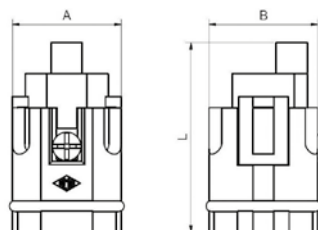

SQUARE CONNECTORS

Inserts Male

Part No.	# Poles	A	B	L
CKM03	3+E	21	21	30,5
CKM04	4+E	21	21	36,5

Inserts Female

Part No.	# Poles	A	B	L
CKF03	3+E	21	21	30,5
CKF04	4+E	21	21	36,5

Straight Hood

Part No.	# Poles	Levers	A	B	L	M
MKAV20	3/4+E	Single	28	33,5	60,5	M20

Panel Mount Base

Part No.	# Poles	Levers	A	B	L
CKAX03I	3/4+E	Single	57,5	32	24