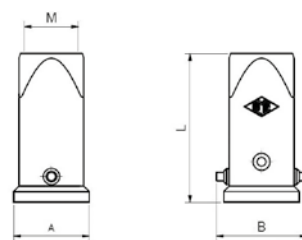

SQUARE CONNECTORS

Inserts Male

Part No.	# Poles	A	B	L
CKM03	3+E	21	21	30,5
CKM04	4+E	21	21	36,5

Inserts Female

Part No.	# Poles	A	B	L
CKF03	3+E	21	21	30,5
CKF04	4+E	21	21	36,5

Straight Hood

Part No.	# Poles	Levers	A	B	L	M
MKAV20	3/4+E	Single	28	33,5	60,5	M20

Panel Mount Base

Part No.	# Poles	Levers	A	B	L
CKAX03I	3/4+E	Single	57,5	32	24