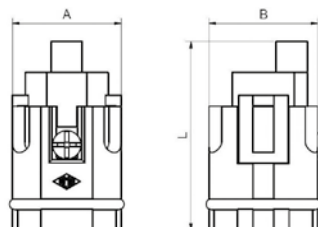

SQUARE CONNECTORS

Inserts Male

Part No.	# Poles	A	B	L
CKM03	3+E	21	21	30,5
CKM04	4+E	21	21	36,5

Inserts Female

Part No.	# Poles	A	B	L
CKF03	3+E	21	21	30,5
CKF04	4+E	21	21	36,5

Straight Hood

Part No.	# Poles	Levers	A	B	L	M
MKAV20	3/4+E	Single	28	33,5	60,5	M20

Panel Mount Base

Part No.	# Poles	Levers	A	B	L
CKAX03I	3/4+E	Single	57,5	32	24