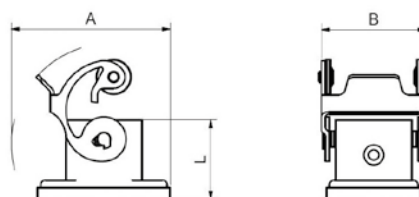

SQUARE CONNECTORS

Inserts Male

Part No.	# Poles	A	B	L
CKM03	3+E	21	21	30,5
CKM04	4+E	21	21	36,5

Inserts Female

Part No.	# Poles	A	B	L
CKF03	3+E	21	21	30,5
CKF04	4+E	21	21	36,5

Straight Hood

Part No.	# Poles	Levers	A	B	L	M
MKAV20	3/4+E	Single	28	33,5	60,5	M20

Panel Mount Base

Part No.	# Poles	Levers	A	B	L
CKAX03I	3/4+E	Single	57,5	32	24