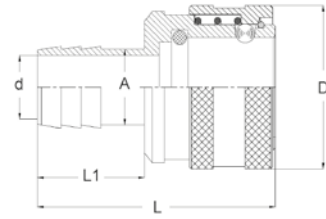

Straight Coupling

DN	Series	Part No.	A	D	d	L	L1	
18	75	75K19	19	41	16	60	27	1
23,8	85	85K25	25	50	21,5	82	41,5	1
30,3	95	95K32	32	64	28	62	39	1
36,5	105	105K38	38	79	34	104	46	1

Male Threaded Coupling

DN	Series	Part No.	A	D	L	L1	d	
18	75	75KUR3/4	3/4" BSPT	41	57	19	18	1
23,8	85	85KUR1/1	1" BSPT	50	65,5	25	24,5	1
30,3	95	95KUR1-1/4	1-1/4" BSPT	64	76,4	24	31,8	1
36,5	105	105KUR 1-1/2	1-1/2" BSPT	79	88,8	25	36,5	1

Female Threaded Coupling

DN	Series	Part No.	A	D	L	
18	75	75KIR3/4	3/4" BSP	41	53,3	1
23,8	85	85KIR1/1	1" BSP	50	60	1
30,3	95	95KIR1-1/4	1-1/4" BSP	64	62	1
36,5	105	105KIR1-1/2	1-1/2" BSP	79	74	1