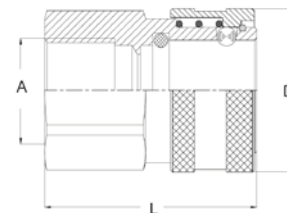

Straight Coupling

DN	Series	Part No.	A	D	d	L	L1	
18	75	75K19	19	41	16	60	27	1
23,8	85	85K25	25	50	21,5	82	41,5	1
30,3	95	95K32	32	64	28	62	39	1
36,5	105	105K38	38	79	34	104	46	1

Male Threaded Coupling

DN	Series	Part No.	A	D	L	L1	d	
18	75	75KUR3/4	3/4" BSPT	41	57	19	18	1
23,8	85	85KUR1/1	1" BSPT	50	65,5	25	24,5	1
30,3	95	95KUR1-1/4	1-1/4" BSPT	64	76,4	24	31,8	1
36,5	105	105KUR 1-1/2	1-1/2" BSPT	79	88,8	25	36,5	1

Female Threaded Coupling

DN	Series	Part No.	A	D	L	
18	75	75KIR3/4	3/4" BSP	41	53,3	1
23,8	85	85KIR1/1	1" BSP	50	60	1
30,3	95	95KIR1-1/4	1-1/4" BSP	64	62	1
36,5	105	105KIR1-1/2	1-1/2" BSP	79	74	1