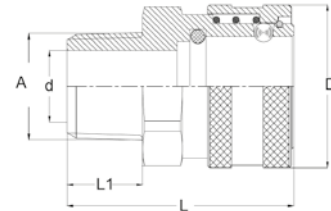

Straight Coupling

DN	Series	Part No.	A	D	d	L	L1	
18	75	75K19	19	41	16	60	27	1
23,8	85	85K25	25	50	21,5	82	41,5	1
30,3	95	95K32	32	64	28	62	39	1
36,5	105	105K38	38	79	34	104	46	1

Male Threaded Coupling

DN	Series	Part No.	A	D	L	L1	d	
18	75	75KUR3/4	3/4" BSPT	41	57	19	18	1
23,8	85	85KUR1/1	1" BSPT	50	65,5	25	24,5	1
30,3	95	95KUR1-1/4	1-1/4" BSPT	64	76,4	24	31,8	1
36,5	105	105KUR 1-1/2	1-1/2" BSPT	79	88,8	25	36,5	1

Female Threaded Coupling

DN	Series	Part No.	A	D	L	
18	75	75KIR3/4	3/4" BSP	41	53,3	1
23,8	85	85KIR1/1	1" BSP	50	60	1
30,3	95	95KIR1-1/4	1-1/4" BSP	64	62	1
36,5	105	105KIR1-1/2	1-1/2" BSP	79	74	1