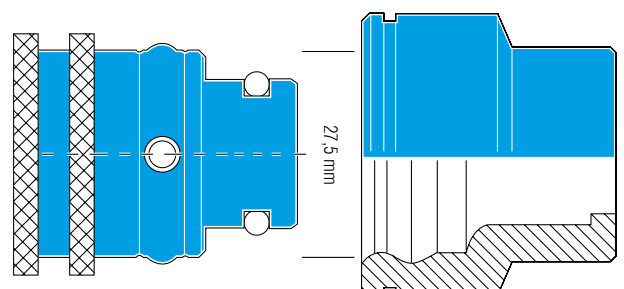

Coupling Colour Tags

	Series	Part No.	Colour	
Colour Clip for Couplers	08	08KR		10
Colour Clip for Couplers		08KB		10
Colour Clip for Couplers		08KS		10
Colour Clip for Couplers	12	12KR		10
Colour Clip for Couplers		12KB		10
Colour Clip for Couplers		12KS		10

Plug Colour Tags

	Series	Part No.	Colour	
Colour Clip for Connectors	08	08NR		10
Colour Clip for Connectors		08NB		10
Colour Clip for Connectors		08NS		10
Colour Clip for Connectors	12	12NR		10
Colour Clip for Connectors		12NB		10
Colour Clip for Connectors		12NS		10

Replacement Seals FKM +200°C

Part No.	Series	S	
08V	08		10
12V	12		10

Series 12