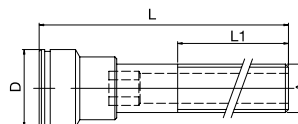

FRENCH SERIES

90° Plug

DN	Series		A	D	L	L1	L2	
8	08	08NR1/8/90	R1/8	22	34	11	33	10
		08NR1/4/90	R1/4	22	37	13	33	10
		08NR3/8/90	R3/8	22	37	13	33	10

45° Plug

DN	Series		A	D	L	L1	L2	
8	08	08NR1/8/45	R1/8	22	33	10,5		10
		08NR1/4/45	R1/4	22	33	10,5		10

Extended Plug

DN	Series		A	D	L	L1	SW	
8	08	08NR1/8/50	G1/8	21	50	28	6	10
		08NR1/8/100	G1/8	21	100	60	6	10
		08NR1/8/150	G1/8	21	150	60	6	10
		08NR1/4/50	G1/4	21	50	28	8	10
		08NR1/4/100	G1/4	21	100	60	8	10
		08NR1/4/150	G1/4	21	150	60	8	10
		08NR1/4/200	G1/4	21	200	60	8	10