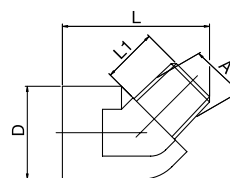

FRENCH SERIES

90° Plug

DN	Series		A	D	L	L1	L2	
8	08	08NR1/8/90	R1/8	22	34	11	33	10
		08NR1/4/90	R1/4	22	37	13	33	10
		08NR3/8/90	R3/8	22	37	13	33	10

45° Plug

DN	Series		A	D	L	L1	L2	
8	08	08NR1/8/45	R1/8	22	33	10,5		10
		08NR1/4/45	R1/4	22	33	10,5		10

Extended Plug

DN	Series		A	D	L	L1	SW	
8	08	08NR1/8/50	G1/8	21	50	28	6	10
		08NR1/8/100	G1/8	21	100	60	6	10
		08NR1/8/150	G1/8	21	150	60	6	10
		08NR1/4/50	G1/4	21	50	28	8	10
		08NR1/4/100	G1/4	21	100	60	8	10
		08NR1/4/150	G1/4	21	150	60	8	10
		08NR1/4/200	G1/4	21	200	60	8	10