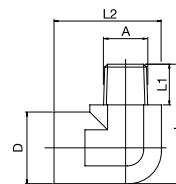

FRENCH SERIES

90° Plug

DN	Series		A	D	L	L1	L2	
8	08	08NR1/8/90	R1/8	22	34	11	33	10
		08NR1/4/90	R1/4	22	37	13	33	10
		08NR3/8/90	R3/8	22	37	13	33	10

45° Plug

DN	Series		A	D	L	L1	L2	
8	08	08NR1/8/45	R1/8	22	33	10,5		10
		08NR1/4/45	R1/4	22	33	10,5		10

Extended Plug

DN	Series		A	D	L	L1	SW	
8	08	08NR1/8/50	G1/8	21	50	28	6	10
		08NR1/8/100	G1/8	21	100	60	6	10
		08NR1/8/150	G1/8	21	150	60	6	10
		08NR1/4/50	G1/4	21	50	28	8	10
		08NR1/4/100	G1/4	21	100	60	8	10
		08NR1/4/150	G1/4	21	150	60	8	10
		08NR1/4/200	G1/4	21	200	60	8	10