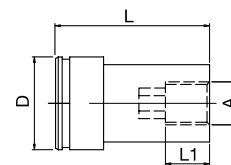

**Female Threaded Coupling**

DN	Series	↔	A	D	L	L1	
8	08	08KIR1/4	20	G1/4	43	15	10
12	12	12KIR1/2	20	G1/2	60	20	10

**Male Plug**

DN	Series	↔	A	D	L	L1	SW	
8	08	08NM10	M10x1	21	32	10	6	25
		08NR1/8	G1/8	21	32	10	6	25
		08NR1/4	G1/4	21	33	12	8	25
		08NR3/8	G3/8	21	24	13	8	25
12	12	12NR3/8	G3/8	32	41	13	10	10
		12NR1/2	G1/2	32	44	16	14	10
		12NR3/4	G3/4	32	32	19	14	10

**Female Plug**

DN	Series	↔	A	D	L	L1	SW	
8	08	08NR1/8I	G1/8	21	35	10	6	10
		08NR1/4I	G1/4	21	40	14	8	10
12	12	12NR3/8I	G3/8	32	49	14	12	10
		12NR1/2I	G1/2	32	50	14	12	10

Series 08

Series 12