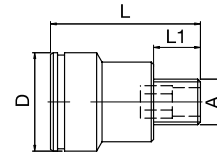

**Female Threaded Coupling**

DN	Series	↔	A	D	L	L1	
8	08	08KIR1/4	20	G1/4	43	15	10
12	12	12KIR1/2	20	G1/2	60	20	10

**Male Plug**

DN	Series	↔	A	D	L	L1	SW	
8	08	08NM10	M10x1	21	32	10	6	25
		08NR1/8	G1/8	21	32	10	6	25
		08NR1/4	G1/4	21	33	12	8	25
		08NR3/8	G3/8	21	24	13	8	25
12	12	12NR3/8	G3/8	32	41	13	10	10
		12NR1/2	G1/2	32	44	16	14	10
		12NR3/4	G3/4	32	32	19	14	10

**Female Plug**

DN	Series	↔	A	D	L	L1	SW	
8	08	08NR1/8I	G1/8	21	35	10	6	10
		08NR1/4I	G1/4	21	40	14	8	10
12	12	12NR3/8I	G3/8	32	49	14	12	10
		12NR1/2I	G1/2	32	50	14	12	10

Series 08

Series 12