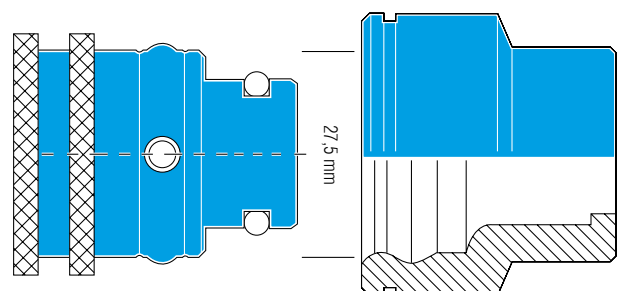

**Female Threaded Coupling**

DN	Series	↔	A	D	L	L1	
8	08	08KIR1/4	20	G1/4	43	15	10
12	12	12KIR1/2	20	G1/2	60	20	10

**Male Plug**

DN	Series	↔	A	D	L	L1	SW	
8	08	08NM10	M10x1	21	32	10	6	25
		08NR1/8	G1/8	21	32	10	6	25
		08NR1/4	G1/4	21	33	12	8	25
		08NR3/8	G3/8	21	24	13	8	25
12	12	12NR3/8	G3/8	32	41	13	10	10
		12NR1/2	G1/2	32	44	16	14	10
		12NR3/4	G3/4	32	32	19	14	10

**Female Plug**

DN	Series	↔	A	D	L	L1	SW	
8	08	08NR1/8I	G1/8	21	35	10	6	10
		08NR1/4I	G1/4	21	40	14	8	10
12	12	12NR3/8I	G3/8	32	49	14	12	10
		12NR1/2I	G1/2	32	50	14	12	10

Series 08

Series 12