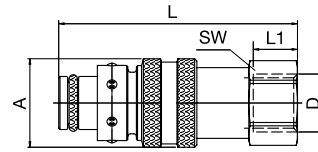

**Female Threaded Coupling**

DN	Series	↔	A	D	L	L1	
8	08	08KIR1/4	20	G1/4	43	15	10
12	12	12KIR1/2	20	G1/2	60	20	10

**Male Plug**

DN	Series	↔	A	D	L	L1	SW	
8	08	08NM10	M10x1	21	32	10	6	25
		08NR1/8	G1/8	21	32	10	6	25
		08NR1/4	G1/4	21	33	12	8	25
		08NR3/8	G3/8	21	24	13	8	25
12	12	12NR3/8	G3/8	32	41	13	10	10
		12NR1/2	G1/2	32	44	16	14	10
		12NR3/4	G3/4	32	32	19	14	10

**Female Plug**

DN	Series	↔	A	D	L	L1	SW	
8	08	08NR1/8I	G1/8	21	35	10	6	10
		08NR1/4I	G1/4	21	40	14	8	10
12	12	12NR3/8I	G3/8	32	49	14	12	10
		12NR1/2I	G1/2	32	50	14	12	10

Series 08

Series 12