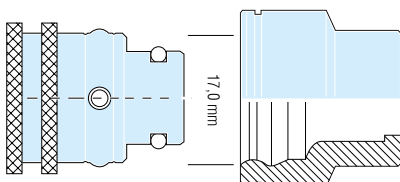

**Female Threaded Coupling**

DN	Series	↔	A	D	L	L1	
8	08	08KIR1/4	20	G1/4	43	15	10
12	12	12KIR1/2	20	G1/2	60	20	10

**Male Plug**

DN	Series	↔	A	D	L	L1	SW	
8	08	08NM10	M10x1	21	32	10	6	25
		08NR1/8	G1/8	21	32	10	6	25
		08NR1/4	G1/4	21	33	12	8	25
		08NR3/8	G3/8	21	24	13	8	25
12	12	12NR3/8	G3/8	32	41	13	10	10
		12NR1/2	G1/2	32	44	16	14	10
		12NR3/4	G3/4	32	32	19	14	10

**Female Plug**

DN	Series	↔	A	D	L	L1	SW	
8	08	08NR1/8I	G1/8	21	35	10	6	10
		08NR1/4I	G1/4	21	40	14	8	10
12	12	12NR3/8I	G3/8	32	49	14	12	10
		12NR1/2I	G1/2	32	50	14	12	10

Series 08

Series 12