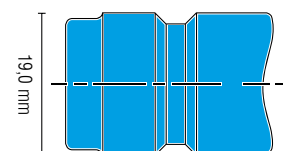

Male Plug

DN	Series	↔	A	D	L	L1	SW	📦	
6	09	09NM8	M8x0,75	9	24	7	11	25	
		09NM10	M10x1	9	24	7	11	25	
		09NR1/8*	G1/8	9	24	7	11	25	
		09NM12	M12x1,5	9	27	10	14	25	
		09NM14	M14x1,5	9	26	9	15	25	
		09NM14V	M14x1,5	9	29	12	15	25	
		09NR1/4*	G1/4	9	26	9	15	25	
		09NR1/4V*	G1/4	9	29	12	15	25	
9	13	09NR3/8*	G3/8	9	30	10	17	25	
		13NR1/8*	G1/8	13,4	25	8	14	25	
		13NM14	M14x1,5	13,4	26	9	15	25	
		13NR1/4*	G1/4	13,4	26	9	15	25	
		13NR1/4V*	G1/4	13,4	31	12	15	25	
		13NR3/8*	G3/8	13,4	26	9	17	25	
		13NR3/8V*	G3/8	13,4	30	12	17	25	
13	19	13NM16	M16x1,5	13,4	26	9	17	25	
		13NM16V	M16x1,5	13,4	30	12	17	25	
		19NM24V	19NM24	M24x1,5	19	51	16	27	10
		19NR1/2V*	19NR1/2*	G1/2	19	47	12	22	10
		19NR3/4V*	19NR3/4*	G3/4	19	51	16	27	10

* Nickel Plated

Male Plug - Stainless Steel

STAINLESS STEEL

DN	Series	↔	A	D	L	L1	SW	📦
6	09	09NM8SS	M8x0,75	9	24	7	11	25
		09NM10SS	M10x1	9	24	7	11	25
		09NR1/8SS	G1/8	9	24	7	11	25
		09NR1/4SS	G1/4	9	26	9	14	25
9	13	13NR1/4SS	G1/4	13,4	26	9	14	25
		13NR3/8SS	G3/8	13,4	26	9	17	25

Series 19