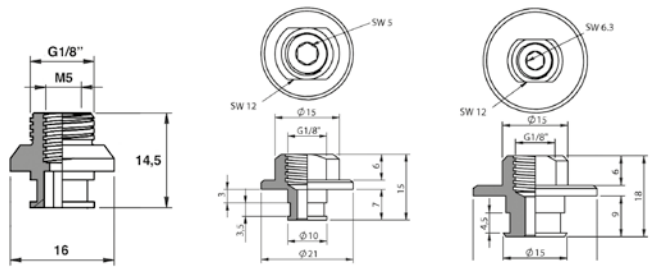

Bellow Vacuum Cups - 1,5 Bellow, Ø20-Ø52 mm

Part No. Silicone	Part No. TempFlex HT		ØD	Ø D1	H	Part No.	Part No.	Part No.
B20S	B20HT	9 mm	21,5	24	20	F250		
B30S	B30HT	9 mm	33	36	26	F250		
B40S	B40HT	9 mm	42	46	28		F251	
B50S	B50HT	12 mm	52	58	35			F252