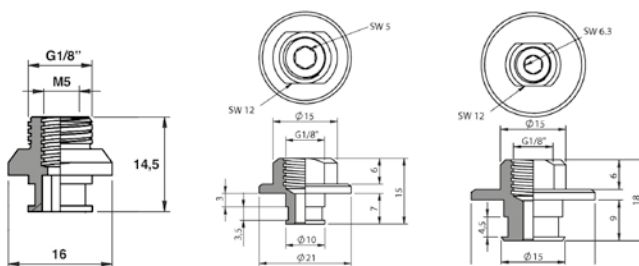

VACUUM CUPS

Flat Vacuum Cups Ø22-Ø 53 mm

Part No. Silicone	Part No. TempFlex HT		ØD	H	Retaining Ring No.	Part No.	Part No.	Part No.
F20S	F20HT	0,5	22	8	R.011	F250		
F25S	F25HT	1	28	9	R.011	F250		
F30S	F30HT	1,5	32	10	R.011	F250		
F40S	F40HT	2	42	13	R.012		F251	
F50S	F50HT	3	53	17,5	R.013			F252

Bellow Vacuum Cups - 1,5 Bellow, Ø11 and Ø16 mm

Part No. Silicone	Part No. TempFlex HT		ØD	H	Part No.	Part No.
B11S	B11HT	5	11	17	F134	130.003
B16S	B16HT	7	16	19	F134	130.003