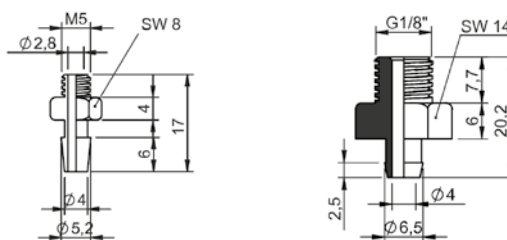

VACUUM CUPS

Flat Vacuum Cups Ø22-Ø 53 mm

Part No. Silicone	Part No. TempFlex HT		ØD	H	Retaining Ring No.	Part No.	Part No.	Part No.
F20S	F20HT	0,5	22	8	R.011	F250		
F25S	F25HT	1	28	9	R.011	F250		
F30S	F30HT	1,5	32	10	R.011	F250		
F40S	F40HT	2	42	13	R.012		F251	
F50S	F50HT	3	53	17,5	R.013			F252

Bellow Vacuum Cups - 1,5 Bellow, Ø11 and Ø16 mm

Part No. Silicone	Part No. TempFlex HT		ØD	H	Part No.	Part No.
B11S	B11HT	5	11	17	F134	130.003
B16S	B16HT	7	16	19	F134	130.003