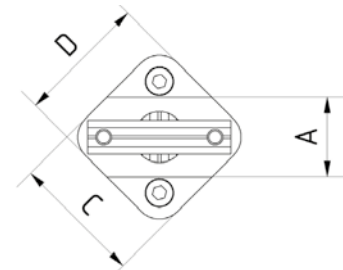

Cross Connector Bridge

Part No.	A	B	C	D	E	Profile
CCB25-25-X	25	25	45	30	15	X
CCB50-25-X	50	25	45	55	15	X
CCB25-50-X	25	50	70	30	15	X
CCB40-40-L	40	40	60	48.5	15	L
CCB80-40-L	80	40	100	50	15	L

- Cross connecting bridges for.
- Connecting of two sections.
- It does not have to be drilled.
- Secure connection between two profiles.

Cross Connector

Part No.	A	B	C	D	Profile
CC25-25-X	25	25	41	41	X
CC50-25-X	50	25	70	50	X
CC50-50-X	50	50	70	70	X
CC40-40-L	40	40	60	60	L
CC80-40-L	80	40	100	60	L
CC80-80-L	80	80	100	100	L
CC40-25-L	40	25	70	41	L

- Cross connecting plates for connecting of two sections diagonally.
- It does not have to be drilled.
- Secure connection between two profiles.
- Ideal connectivity through guide.