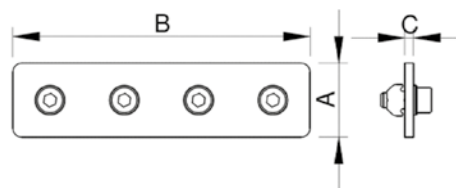

FRAME CONNECTORS

Nuts for Profile

Part No.	G1	A	L1
CN-M3	M3	15	
CN-M4	M4	15	
CN-M5	M5	15	
CN-M6	M6	15	
CND-M4	M4	24	16
CND-M5	M5	30	20
CND-M6	M6	30	20

Profile Connector - Straight

Part No.	A	B	C	Profile
MP.VBG.X.25.50	25	50	3	X
MP.VBG.X.50.50	50	50	3	X
MP.VBG.L.40.80	40	80	3	L

Profile Connector L-Style

Part No.	A	B	C	D
MA.VBL.50.50	25	50	50	3
MA.VBL.50.75	25	50	75	3
MA.VBL.80.80	40	80	80	3
MA.VBL.80.120	40	80	120	3