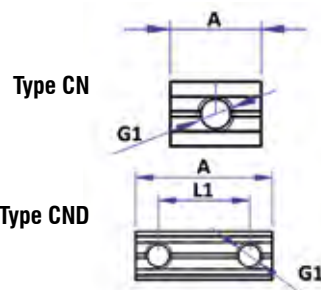

FRAME CONNECTORS

Nuts for Profile

Part No.	G1	A	L1
CN-M3	M3	15	
CN-M4	M4	15	
CN-M5	M5	15	
CN-M6	M6	15	
CND-M4	M4	24	16
CND-M5	M5	30	20
CND-M6	M6	30	20

Profile Connector - Straight

Part No.	A	B	C	Profile
MP.VBG.X.25.50	25	50	3	X
MP.VBG.X.50.50	50	50	3	X
MP.VBG.L.40.80	40	80	3	L

Profile Connector L-Style

Part No.	A	B	C	D
MA.VBL.50.50	25	50	50	3
MA.VBL.50.75	25	50	75	3
MA.VBL.80.80	40	80	80	3
MA.VBL.80.120	40	80	120	3