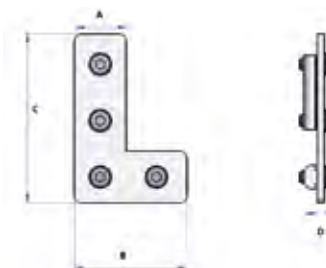

FRAME CONNECTORS

Nuts for Profile

Part No.	G1	A	L1
CN-M3	M3	15	
CN-M4	M4	15	
CN-M5	M5	15	
CN-M6	M6	15	
CND-M4	M4	24	16
CND-M5	M5	30	20
CND-M6	M6	30	20

Profile Connector - Straight

Part No.	A	B	C	Profile
MP.VBG.X.25.50	25	50	3	X
MP.VBG.X.50.50	50	50	3	X
MP.VBG.L.40.80	40	80	3	L

Profile Connector L-Style

Part No.	A	B	C	D
MA.VBL.50.50	25	50	50	3
MA.VBL.50.75	25	50	75	3
MA.VBL.80.80	40	80	80	3
MA.VBL.80.120	40	80	120	3