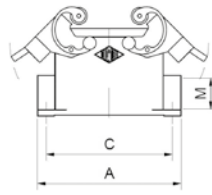

**Surface Mount Base, Double Lever**

Part No.	# Poles	Levers	A	B	C	L	M	Size
MHP50.32	32 Pole	Double	106	57,3	94	82	M32	66.40

**Panel Mount Base, Double Lever**

Part No.	# Poles	Levers	A	B	C	L	Size
CHI50	32 Pole	Double	104	58,5	71	29	66.40