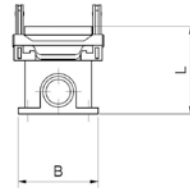

**Surface Mount Base, Double Lever**

Part No.	# Poles	Levers	A	B	C	L	M	Size
MHP50.32	32 Pole	Double	106	57,3	94	82	M32	66.40

**Panel Mount Base, Double Lever**

Part No.	# Poles	Levers	A	B	C	L	Size
CHI50	32 Pole	Double	104	58,5	71	29	66.40