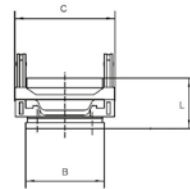

**Surface Mount Base, Double Lever**

Part No.	# Poles	Levers	A	B	C	L	M	Size
MHP50.32	32 Pole	Double	106	57,3	94	82	M32	66.40

**Panel Mount Base, Double Lever**

Part No.	# Poles	Levers	A	B	C	L	Size
CHI50	32 Pole	Double	104	58,5	71	29	66.40