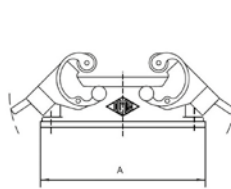

**Surface Mount Base, Double Lever**

Part No.	# Poles	Levers	A	B	C	L	M	Size
MHP50.32	32 Pole	Double	106	57,3	94	82	M32	66.40

**Panel Mount Base, Double Lever**

Part No.	# Poles	Levers	A	B	C	L	Size
CHI50	32 Pole	Double	104	58,5	71	29	66.40