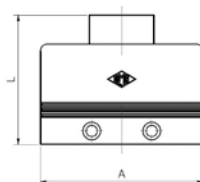

### Inserts Male, Screw Terminals

Part No.	# Poles	Pin #	A	B	L	Size
CDAM16	16 Pole	1-16	73	23	31	66.40
CDAM16N	16 Pole	17-32	73	23	31	

### Inserts Female, Screw Terminals

Part No.	# Poles	Pin #	A	B	L	Size
CDAF16	16 Pole	1-16	73	23	31	66.40
CDAF16N	16 Pole	17-32	73	23	31	

### Top Entry Hood, Double Lever

Part No.	# Poles	Levers	A	B	L	L1	M	Size
MAV50.32	32 Pole	Double	82	56	90,5	75	M32	66.40

### Side Entry Hood, Double Lever

Part No.	# Poles	Levers	A	B	L	M	Size
MAO50.32	32 Pole	Double	82	56	75	M32	66.40