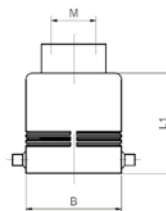

### Inserts Male, Screw Terminals

Part No.	# Poles	Pin #	A	B	L	Size
CDAM16	16 Pole	1-16	73	23	31	66.40
CDAM16N	16 Pole	17-32	73	23	31	

### Inserts Female, Screw Terminals

Part No.	# Poles	Pin #	A	B	L	Size
CDAF16	16 Pole	1-16	73	23	31	66.40
CDAF16N	16 Pole	17-32	73	23	31	

### Top Entry Hood, Double Lever

Part No.	# Poles	Levers	A	B	L	L1	M	Size
MAV50.32	32 Pole	Double	82	56	90,5	75	M32	66.40

### Side Entry Hood, Double Lever

Part No.	# Poles	Levers	A	B	L	M	Size
MAO50.32	32 Pole	Double	82	56	75	M32	66.40