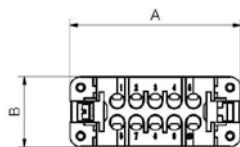

### Inserts Male, Screw Terminals

Part No.	# Poles	Pin #	A	B	L	Size
CDAM16	16 Pole	1-16	73	23	31	66.40
CDAM16N	16 Pole	17-32	73	23	31	

### Inserts Female, Screw Terminals

Part No.	# Poles	Pin #	A	B	L	Size
CDAF16	16 Pole	1-16	73	23	31	66.40
CDAF16N	16 Pole	17-32	73	23	31	

### Top Entry Hood, Double Lever

Part No.	# Poles	Levers	A	B	L	L1	M	Size
MAV50.32	32 Pole	Double	82	56	90,5	75	M32	66.40

### Side Entry Hood, Double Lever

Part No.	# Poles	Levers	A	B	L	M	Size
MAO50.32	32 Pole	Double	82	56	75	M32	66.40