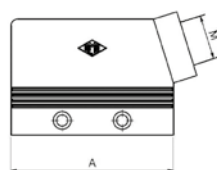

### Inserts Male, Screw Terminals

Part No.	# Poles	Pin #	A	B	L	Size
CDAM16	16 Pole	1-16	73	23	31	66.40
CDAM16N	16 Pole	17-32	73	23	31	

### Inserts Female, Screw Terminals

Part No.	# Poles	Pin #	A	B	L	Size
CDAF16	16 Pole	1-16	73	23	31	66.40
CDAF16N	16 Pole	17-32	73	23	31	

### Top Entry Hood, Double Lever

Part No.	# Poles	Levers	A	B	L	L1	M	Size
MAV50.32	32 Pole	Double	82	56	90,5	75	M32	66.40

### Side Entry Hood, Double Lever

Part No.	# Poles	Levers	A	B	L	M	Size
MAO50.32	32 Pole	Double	82	56	75	M32	66.40