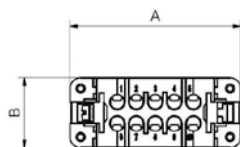

### Inserts Male, Screw Terminals

Part No.	# Poles	Pin #	A	B	L	Size
CDAM16	16 Pole	1-16	73	23	31	66.40
CDAM16N	16 Pole	17-32	73	23	31	

### Inserts Female, Screw Terminals

Part No.	# Poles	Pin #	A	B	L	Size
CDAF16	16 Pole	1-16	73	23	31	66.40
CDAF16N	16 Pole	17-32	73	23	31	

### Top Entry Hood, Double Lever

Part No.	# Poles	Levers	A	B	L	L1	M	Size
MAV50.32	32 Pole	Double	82	56	90,5	75	M32	66.40

### Side Entry Hood, Double Lever

Part No.	# Poles	Levers	A	B	L	M	Size
MAO50.32	32 Pole	Double	82	56	75	M32	66.40