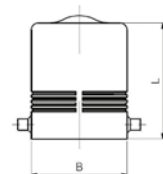

### Inserts Male, Screw Terminals

Part No.	# Poles	Pin #	A	B	L	Size
CDAM16	16 Pole	1-16	73	23	31	66.40
CDAM16N	16 Pole	17-32	73	23	31	

### Inserts Female, Screw Terminals

Part No.	# Poles	Pin #	A	B	L	Size
CDAF16	16 Pole	1-16	73	23	31	66.40
CDAF16N	16 Pole	17-32	73	23	31	

### Top Entry Hood, Double Lever

Part No.	# Poles	Levers	A	B	L	L1	M	Size
MAV50.32	32 Pole	Double	82	56	90,5	75	M32	66.40

### Side Entry Hood, Double Lever

Part No.	# Poles	Levers	A	B	L	M	Size
MAO50.32	32 Pole	Double	82	56	75	M32	66.40