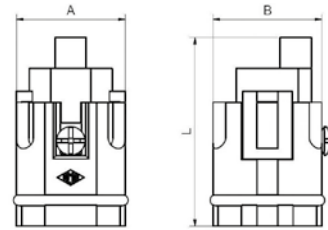

Inserts Male

Part No.	# Poles	A	B	L
CKM03	3+E	21	21	30,5
CKM04	4+E	21	21	36,5

Inserts Female

Part No.	# Poles	A	B	L
CKF03	3+E	21	21	30,5
CKF04	4+E	21	21	36,5

Straight Hood

Part No.	# Poles	Levers	A	B	L	M
MKAV20	3/4+E	Single	28	33,5	60,5	M20

Panel Mount Base

Part No.	# Poles	Levers	A	B	L
CKAX03I	3/4+E	Single	57,5	32	24