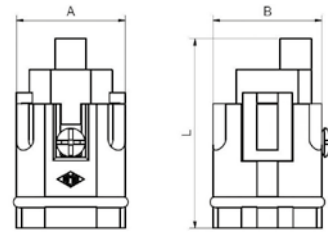

Inserts Male

Part No.	# Poles	A	B	L
CKM03	3+E	21	21	30,5
CKM04	4+E	21	21	36,5

Inserts Female

Part No.	# Poles	A	B	L
CKF03	3+E	21	21	30,5
CKF04	4+E	21	21	36,5

Straight Hood

Part No.	# Poles	Levers	A	B	L	M
MKAV20	3/4+E	Single	28	33,5	60,5	M20

Panel Mount Base

Part No.	# Poles	Levers	A	B	L
CKAX03I	3/4+E	Single	57,5	32	24