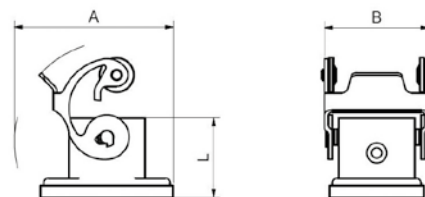

Inserts Male

Part No.	# Poles	A	B	L
CKM03	3+E	21	21	30,5
CKM04	4+E	21	21	36,5

Inserts Female

Part No.	# Poles	A	B	L
CKF03	3+E	21	21	30,5
CKF04	4+E	21	21	36,5

Straight Hood

Part No.	# Poles	Levers	A	B	L	M
MKAV20	3/4+E	Single	28	33,5	60,5	M20

Panel Mount Base

Part No.	# Poles	Levers	A	B	L
CKAX03I	3/4+E	Single	57,5	32	24