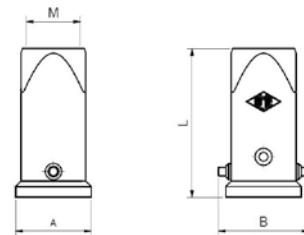

Inserts Male

Part No.	# Poles	A	B	L
CKM03	3+E	21	21	30,5
CKM04	4+E	21	21	36,5

Inserts Female

Part No.	# Poles	A	B	L
CKF03	3+E	21	21	30,5
CKF04	4+E	21	21	36,5

Straight Hood

Part No.	# Poles	Levers	A	B	L	M
MKAV20	3/4+E	Single	28	33,5	60,5	M20

Panel Mount Base

Part No.	# Poles	Levers	A	B	L
CKAX03I	3/4+E	Single	57,5	32	24